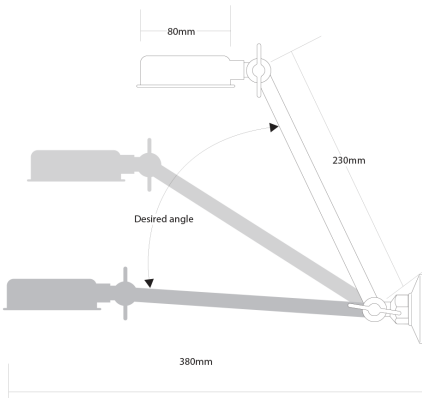

FORENO Antique Shower Rose

PRODUCT CODE

AMS1

COLOUR/FINISHES

Chrome

PRESSURE TYPE

All Pressures

MIN. PRESSURE

35kPa

MAX. PRESSURE

500kPa (As per NZ Building Code AS/NZ 3500.1)

WELS RATING

Low/Unequal 2 Star; 10L/min
Mains 3 Star; 9L/min

MAX. TEMPERATURE

65°C

PLUMBING CONNECTION

15mm

Specifications and dimensions are subject to change without notice.

Installation instructions are available from the product page on www.foreno.co.nz

Foreno Tapware products are in full compliance with the requirements as set out in the New Zealand Building Code: www.foreno.co.nz/building-code-clauses/

This product is not subject to a warning or ban under section 26 of the Building Act 2004.