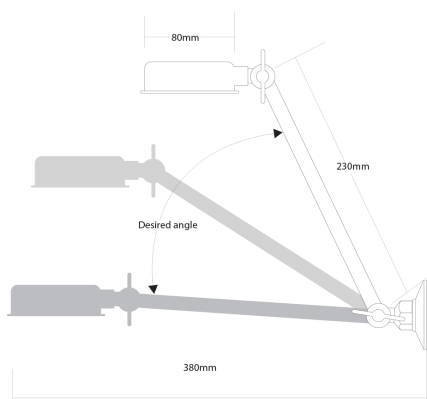

FORENO Antique Shower Rose

PRODUCT CODE

AMS1

COLOUR/FINISHES

Chrome

PRESSURE TYPE

All Pressures

MIN. PRESSURE

35kPa

MAX. PRESSURE

500kPa (As per NZ Building Code AS/NZ 3500.1)

WELS RATING

Low/Unequal 2 Star; 10L/min
Mains 3 Star; 9L/min

MAX. TEMPERATURE

65°C

PLUMBING CONNECTION

15mm

Specifications and dimensions are subject to change without notice.

Installation instructions are available from the product page on www.foreno.co.nz

Foreno Tapware products are in full compliance with the requirements as set out in the New Zealand Building Code: www.foreno.co.nz/building-code-clauses/

This product is not subject to a warning or ban under section 26 of the Building Act 2004.