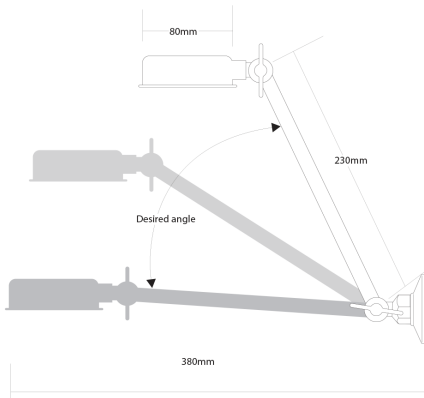

FORENO Antique Shower Rose

PRODUCT CODE

AMS1

COLOUR/FINISHES

Chrome

PRESSURE TYPE

All Pressures

MIN. PRESSURE

35kPa

MAX. PRESSURE

500kPa (As per NZ Building Code AS/NZ 3500.1)

WELS RATING

Low/Unequal 2 Star; 10L/min
Mains 3 Star; 9L/min

MAX. TEMPERATURE

65°C

PLUMBING CONNECTION

15mm

Specifications and dimensions are subject to change without notice.

Installation instructions are available from the product page on www.foreno.co.nz

Foreno Tapware products are in full compliance with the requirements as set out in the New Zealand Building Code: www.foreno.co.nz/building-code-clauses/

This product is not subject to a warning or ban under section 26 of the Building Act 2004.