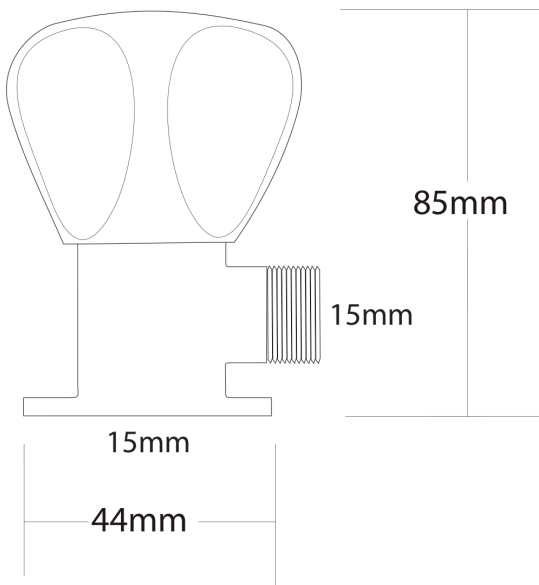

# EUROTECH Cistern Tap

PRODUCT CODE

**AS2DCP**

COLOUR/FINISHES

**Chrome**  
**Chrome/White**

PRESSURE TYPE

All Pressures

MIN. PRESSURE

17kPa

MAX. PRESSURE

500kPa

MAX. TEMPERATURE

65°C

PLUMBING CONNECTION

15mm

Installation instructions are available from the product page on [FORENO.CO.NZ](http://FORENO.CO.NZ)