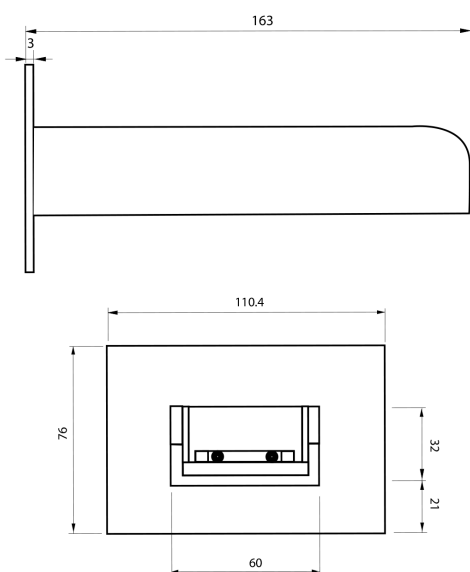

FORENO Open Bath Spout

PRODUCT CODE	BF10
COLOUR/FINISHES	Chrome
PRESSURE TYPE	Mains Pressure only
MIN. PRESSURE	150kPa
MAX. PRESSURE	500kPa (As per NZ Building Code AS/NZ 3500.1)
MAX. TEMPERATURE	65°C
PLUMBING CONNECTION	15mm
SPOUT REACH	160mm

Specifications and dimensions are subject to change without notice.

Installation instructions are available from the product page on www.foreno.co.nz

Foreno Tapware products are in full compliance with the requirements as set out in the New Zealand Building Code: www.foreno.co.nz/building-code-clauses/