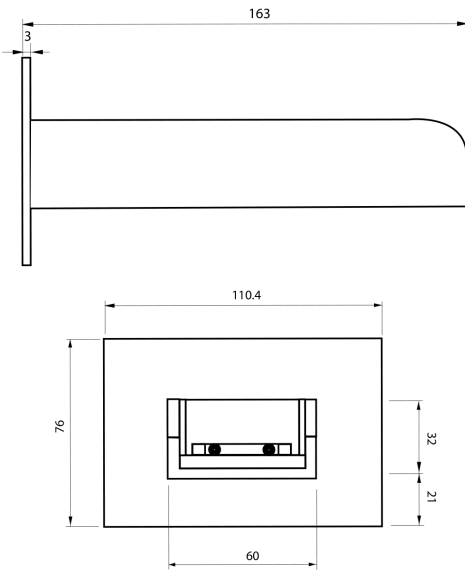

FORENO Open Bath Spout

PRODUCT CODE

BF10

COLOUR/FINISHES

Chrome

PRESSURE TYPE

Mains Pressure only

MIN. PRESSURE

150kPa

MAX. PRESSURE

500kPa (As per NZ Building Code AS/NZ 3500.1)

MAX. TEMPERATURE

65°C

PLUMBING CONNECTION

15mm

SPOUT REACH

160mm

Specifications and dimensions are subject to change without notice.

Installation instructions are available from the product page on www.foreno.co.nz

Foreno Tapware products are in full compliance with the requirements as set out in the New Zealand Building Code: www.foreno.co.nz/building-code-clauses/