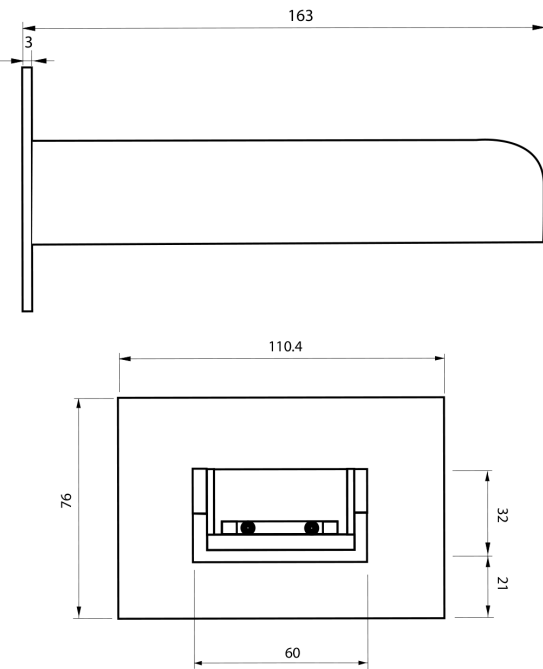

FORENO Open Bath Spout

PRODUCT CODE

BF10

COLOUR/FINISHES

Chrome

PRESSURE TYPE

Mains Pressure only

MIN. PRESSURE

150kPa

MAX. PRESSURE

500kPa

MAX. TEMPERATURE

65°C

PLUMBING CONNECTION

15mm

SPOUT REACH

160mm

Installation instructions are available from the product page on FORENO.CO.NZ