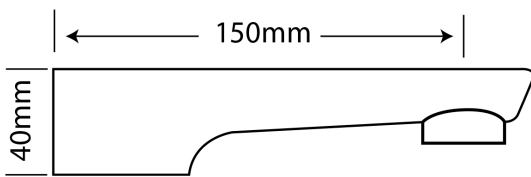

FORENO Bath Spout

PRODUCT CODE	BF15
COLOUR/FINISHES	Chrome
PRESSURE TYPE	All Pressures
MIN. PRESSURE	35kPa
MAX. PRESSURE	500kPa (As per NZ Building Code AS/NZ 3500.1)
MAX. TEMPERATURE	65°C
PLUMBING CONNECTION	15mm
SPOUT REACH	150mm