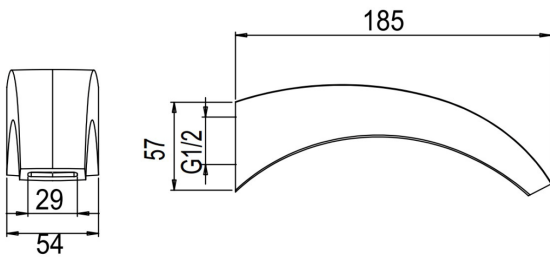

# FORENO Bath Spout

|                     |   |
|---------------------|---|
| PRODUCT CODE        | <b>BF18</b>                                   |
| COLOUR/FINISHES     | Chrome  |
| PRESSURE TYPE       | All Pressures                                 |
| MIN. PRESSURE       | 35kPa   |
| MAX. PRESSURE       | 500kPa (As per NZ Building Code AS/NZ 3500.1) |
| MAX. TEMPERATURE    | 65°C  |
| PLUMBING CONNECTION | 15mm  |
| SPOUT REACH         | 170mm   |