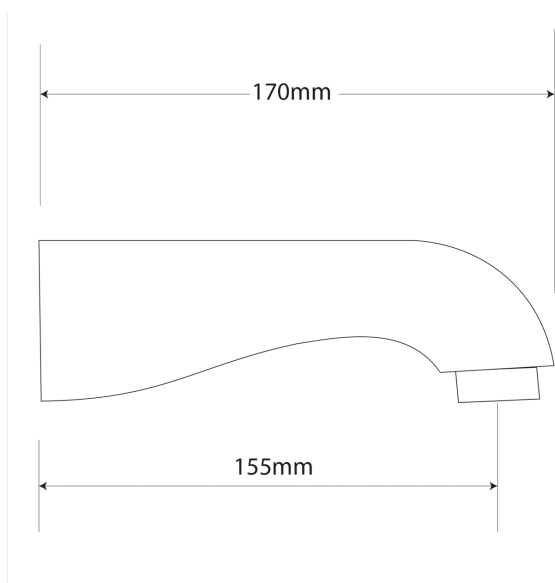

# FORENO Standard Bath Spout

PRODUCT CODE	<b>BF7</b>
COLOUR/FINISHES	Chrome
PRESSURE TYPE	All Pressures
MIN. PRESSURE	35kPa
MAX. PRESSURE	500kPa (As per NZ Building Code AS/NZ 3500.1)
MAX. TEMPERATURE	65°C
PLUMBING CONNECTION	15mm
SPOUT LENGTH	170mm
SPOUT REACH	155mm
PRODUCT WARRANTY	10 Year Labour & Replacement or Parts Warranty