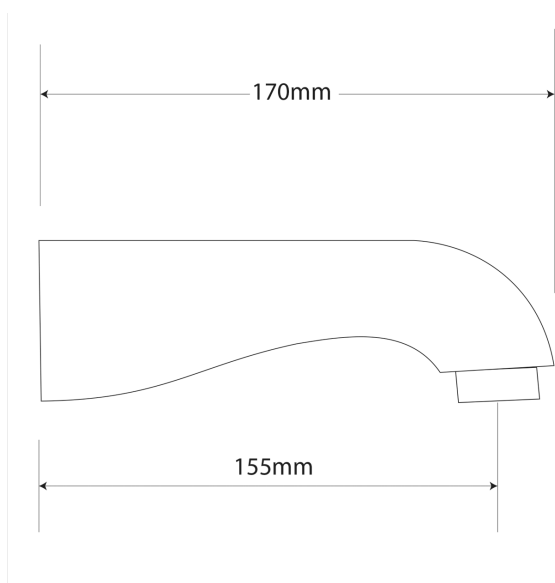

# FORENO Standard Bath Spout

PRODUCT CODE	<b>BF7</b>
COLOUR/FINISHES	Chrome
PRESSURE TYPE	All Pressures
MIN. PRESSURE	35kPa
MAX. PRESSURE	500kPa (As per NZ Building Code AS/NZ 3500.1)
MAX. TEMPERATURE	65°C
PLUMBING CONNECTION	15mm
SPOUT REACH	155mm
WARRANTY	10 Year Labour & Replacement or Parts Warranty