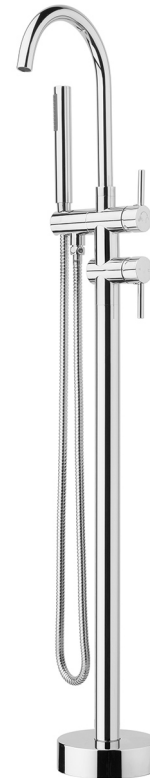

FORENO Floor Mounted Minimal Bath Mixer with Handshower

PRODUCT CODE

BF95CH

COLOUR/FINISHES

Chrome

PRESSURE TYPE

Mains Pressure only

MIN. PRESSURE

150kPa

MAX. PRESSURE

500kPa (As per NZ Building Code AS/NZ 3500.1)

WELS RATING

Mains 3 Star; 8L/min

MAX. TEMPERATURE

65°C

PLUMBING CONNECTION

15mm

SPOUT REACH

200mm

SPOUT HEIGHT

1080mm

Specifications and dimensions are subject to change without notice.

Installation instructions are available from the product page on www.foreno.co.nz

Foreno Tapware products are in full compliance with the requirements as set out in the New Zealand Building Code: www.foreno.co.nz/building-code-clauses/