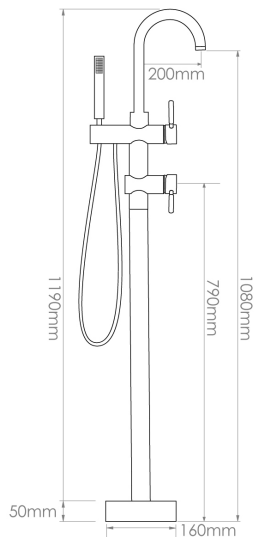

FORENO Floor Mounted Minimal Bath Mixer with Handshower

PRODUCT CODE

BF95CH

COLOUR/FINISHES

Chrome

PRESSURE TYPE

Mains Pressure only

MIN. PRESSURE

150kPa

MAX. PRESSURE

500kPa (As per NZ Building Code AS/NZ 3500.1)

WELS RATING

Mains 3 Star; 8L/min

MAX. TEMPERATURE

65°C

PLUMBING CONNECTION

15mm

SPOUT REACH

200mm

SPOUT HEIGHT

1080mm

Specifications and dimensions are subject to change without notice.

Installation instructions are available from the product page on www.foreno.co.nz

Foreno Tapware products are in full compliance with the requirements as set out in the New Zealand Building Code: www.foreno.co.nz/building-code-clauses/