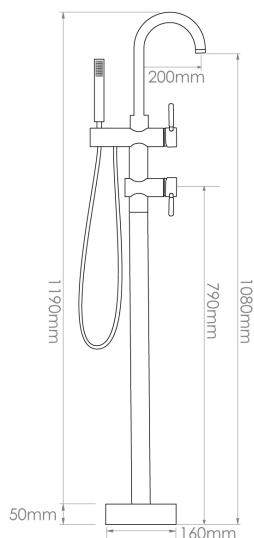

# FORENO Floor Mounted Minimal Bath Mixer with Handshower

PRODUCT CODE

**BF95CH**

COLOUR/FINISHES

Chrome

PRESSURE TYPE

Mains Pressure only

MIN. PRESSURE

150kPa

MAX. PRESSURE

500kPa (As per NZ Building Code AS/NZ 3500.1)

WELS RATING

Mains 3 Star; 8L/min

MAX. TEMPERATURE

65°C

PLUMBING CONNECTION

15mm

SPOUT REACH

200mm

SPOUT HEIGHT

1080mm

Specifications and dimensions are subject to change without notice.

Installation instructions are available from the product page on [www.foreno.co.nz](http://www.foreno.co.nz)