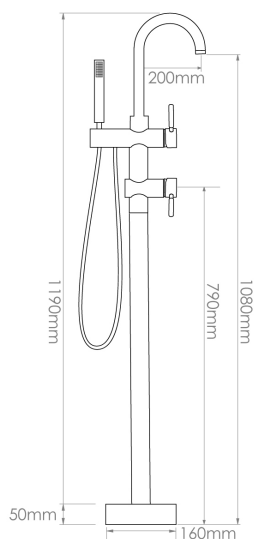

FORENO Floor Mounted Minimal Bath Mixer with

PRODUCT CODE

BF95CH

COLOUR/FINISHES

Chrome

PRESSURE TYPE

Mains Pressure only

MIN. PRESSURE

150kPa

MAX. PRESSURE

500kPa (As per NZ Building Code AS/NZ 3500.1)

WELS RATING

Mains 3 Star; 8L/min

MAX. TEMPERATURE

65°C

PLUMBING CONNECTION

15mm

SPOUT REACH

200mm

SPOUT HEIGHT

1080mm

Specifications and dimensions are subject to change without notice.

Installation instructions are available from the product page on www.foreno.co.nz

Foreno Tapware products are in full compliance with the requirements as set out in the New Zealand Building Code: www.foreno.co.nz/building-code-clauses/