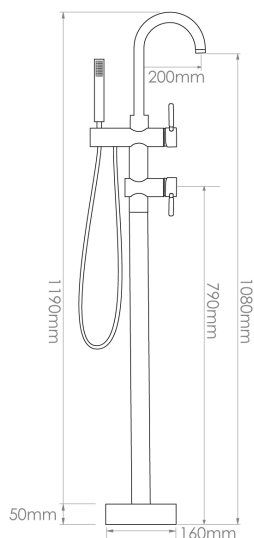

FORENO Floor Mounted Minimal Bath Mixer with Handshower

PRODUCT CODE

BF95CH

COLOUR/FINISHES

Chrome

PRESSURE TYPE

Mains Pressure only

MIN. PRESSURE

150kPa

MAX. PRESSURE

500kPa (As per NZ Building Code AS/NZ 3500.1)

WELS RATING

Mains 3 Star; 8L/min

MAX. TEMPERATURE

65°C

PLUMBING CONNECTION

15mm

SPOUT REACH

200mm

SPOUT HEIGHT

1080mm

Specifications and dimensions are subject to change without notice.

Installation instructions are available from the product page on www.foreno.co.nz

Building Product Information Requirement