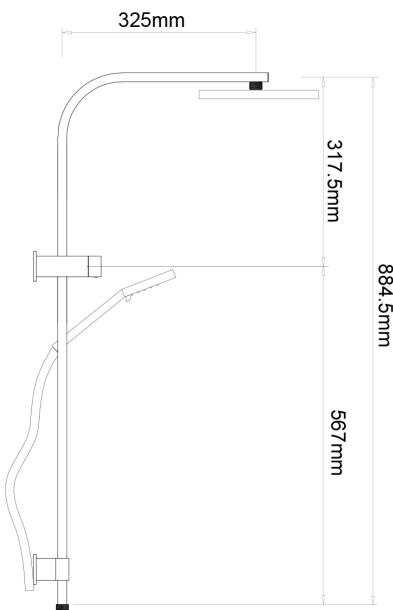

FORENO Square Double Head Shower

PRODUCT CODE	C2-2
COLOUR/FINISHES	Chrome
PRESSURE TYPE	Mains Pressure only
MIN. PRESSURE	150kPa
MAX. PRESSURE	500kPa
WELS RATING	Mains 3 Star; 7.5L/min
MAX. TEMPERATURE	65°C
PLUMBING CONNECTION	Top Bracket Inlet 15mm
REPLACEMENT PART/S	Handpiece - FORPT211 Shower Head - FORPT136 Shower Hose - TC12