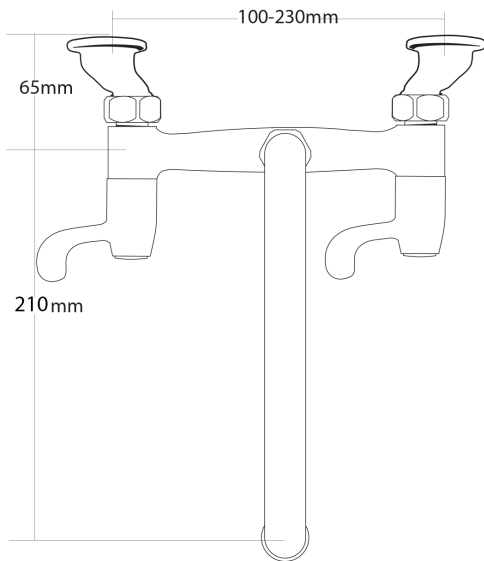

# EZYFLO Wall Mounted Sink Faucet

PRODUCT CODE	<b>EZF1</b>
COLOUR/FINISHES	Chrome
PRESSURE TYPE	All Pressures
MIN. PRESSURE	17kPa
MAX. PRESSURE	500kPa (As per NZ Building Code AS/NZ 3500.1)
WELS RATING	Low/Unequal 4 Star; 6.5L/min Mains 3 Star; 8.5L/min
MAX. TEMPERATURE	65°C
PLUMBING CONNECTION	15mm
REPLACEMENT PART/S	Left Turn Ceramic Headwork – FORPT184 Half Turn Ceramic Headworks – FORPT43 FORPT05 – Universal Sink Faucet Spout
WALL FIXINGS	Adjustable Offsets – 100 to 230mm

Specifications and dimensions are subject to change without notice.

Installation instructions are available from the product page on [www.foreno.co.nz](http://www.foreno.co.nz)

Foreno Tapware products are in full compliance with the requirements as set out in the New Zealand Building Code: [www.foreno.co.nz/building-code-clauses/](http://www.foreno.co.nz/building-code-clauses/)