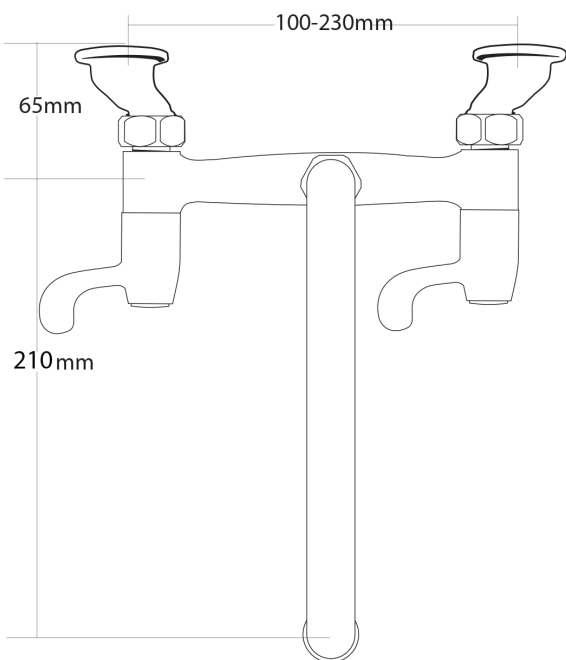

EZYFLO Wall Mounted Sink Faucet

PRODUCT CODE

EZF1

COLOUR/FINISHES

Chrome

PRESSURE TYPE

All Pressures

MIN. PRESSURE

17kPa

MAX. PRESSURE

500kPa

WELS RATING

Low/Unequal 4 Star; 6.5L/min
Mains 3 Star; 8.5L/min

MAX. TEMPERATURE

65°C

PLUMBING CONNECTION

15mm

REPLACEMENT PART/S

FORPT184
FORPT43

Installation instructions are available from the product page on FORENO.CO.NZ