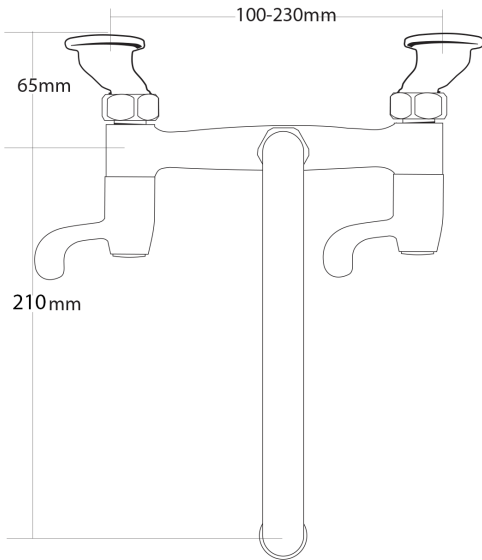

# EZYFLO Wall Mounted Sink Faucet

PRODUCT CODE	<b>EZF1</b>
COLOUR/FINISHES	Chrome
PRESSURE TYPE	All Pressures
MIN. PRESSURE	17kPa
MAX. PRESSURE	500kPa (As per NZ Building Code AS/NZ 3500.1)
WELS RATING	Low/Unequal 4 Star; 6.5L/min Mains 3 Star; 8.5L/min
MAX. TEMPERATURE	65°C
PLUMBING CONNECTION	15mm
REPLACEMENT PART/S	Left Turn Ceramic Headwork – FORPT184 Half Turn Ceramic Headworks – FORPT43 FORPT05 – Universal Sink Faucet Spout
WALL FIXINGS	Adjustable Offsets – 100 to 230mm

Specifications and dimensions are subject to change without notice.

Installation instructions are available from the product page on [www.foreno.co.nz](http://www.foreno.co.nz)

Foreno Tapware products are in full compliance with the requirements as set out in the New Zealand Building Code: [www.foreno.co.nz/building-code-clauses/](http://www.foreno.co.nz/building-code-clauses/)