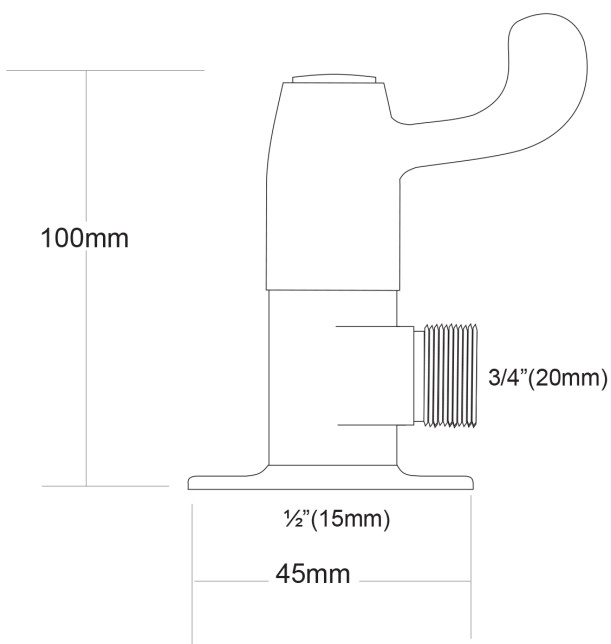

EZYFLO Washing Machine Taps

PRODUCT CODE

EZF7

COLOUR/FINISHES

Chrome

PRESSURE TYPE

All Pressures

MIN. PRESSURE

17kPa

MAX. PRESSURE

500kPa

MAX. TEMPERATURE

65°C

PLUMBING CONNECTION

15mm

REPLACEMENT PART/S