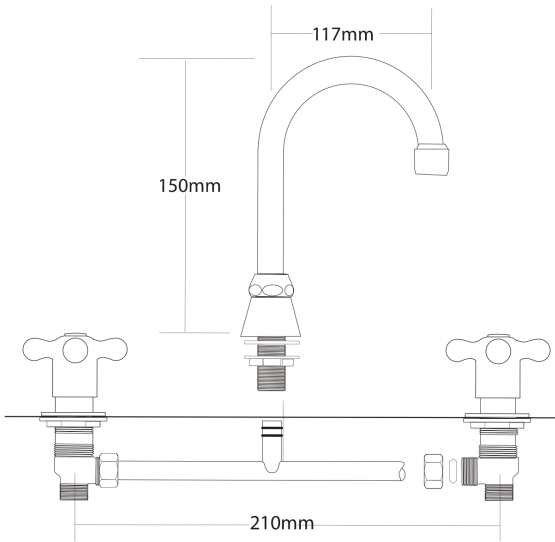

FORENO Gooseneck Basin Faucet

PRODUCT CODE

FBF4S

COLOUR/FINISHES

Chrome

PRESSURE TYPE

All Pressures

MIN. PRESSURE

17kPa

MAX. PRESSURE

500kPa (As per NZ Building Code AS/NZ 3500.1)

MAX. TEMPERATURE

65°C

CERTIFICATION

Watermark

PLUMBING CONNECTION

15mm

Specifications and dimensions are subject to change without notice.

Installation instructions are available from the product page on www.foreno.co.nz

Foreno Tapware products are in full compliance with the requirements as set out in the New Zealand Building Code: www.foreno.co.nz/building-code-clauses/

This product is not subject to a warning or ban under section 26 of the Building Act 2004.