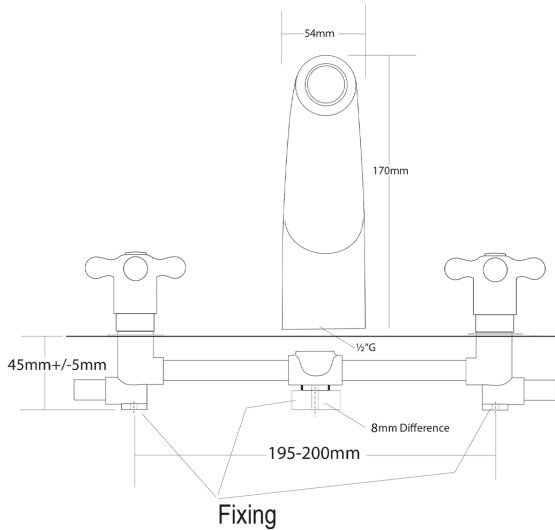

FORENO Concealed Bath Faucet

PRODUCT CODE

FBF6

COLOUR/FINISHES

Chrome

PRESSURE TYPE

All Pressures

MIN. PRESSURE

35kPa

MAX. PRESSURE

500kPa (As per NZ Building Code AS/NZ 3500.1)

MAX. TEMPERATURE

65°C

PLUMBING CONNECTION

15mm

CERTIFICATION

Watermark

SPOUT LENGTH

175mm

SPOUT REACH

155mm

Specifications and dimensions are subject to change without notice.

Installation instructions are available from the product page on www.foreno.co.nz

Foreno Tapware products are in full compliance with the requirements as set out in the New Zealand Building Code: www.foreno.co.nz/building-code-clauses/

This product is not subject to a warning or ban under section 26 of the Building Act 2004.