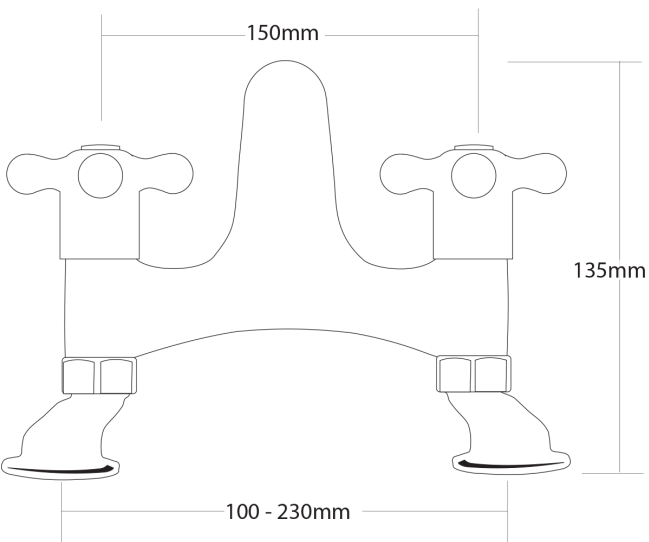

Installation instructions are available from the product page on FORENO.CO.NZ