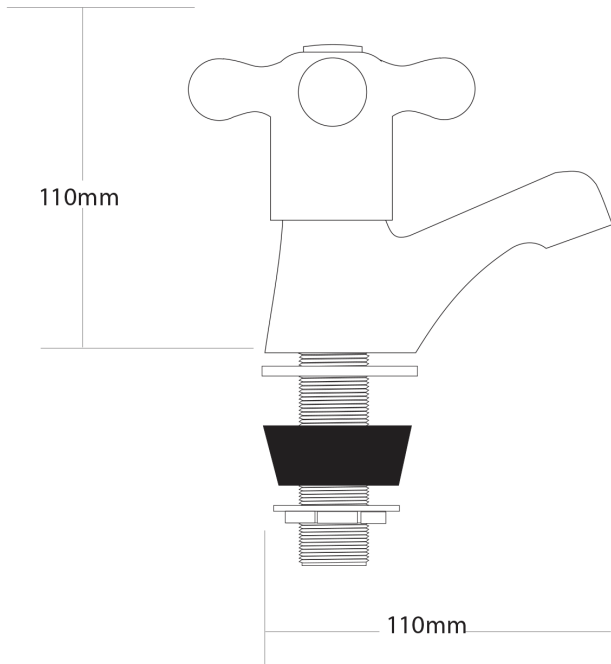

FORENO Basin Taps

PRODUCT CODE	FBT1
COLOUR/FINISHES	Chrome
PRESSURE TYPE	All Pressures
MIN. PRESSURE	17kPa
MAX. PRESSURE	500kPa
WELS RATING	Low/Unequal 0 Rated Mains 4 Star; 7.5L/min
MAX. TEMPERATURE	65°C
PLUMBING CONNECTION	15mm
HEADWORKS	Half Turn Standard
REPLACEMENT PART/S	FORPT64 FORPT65
CERTIFICATION	Watermark