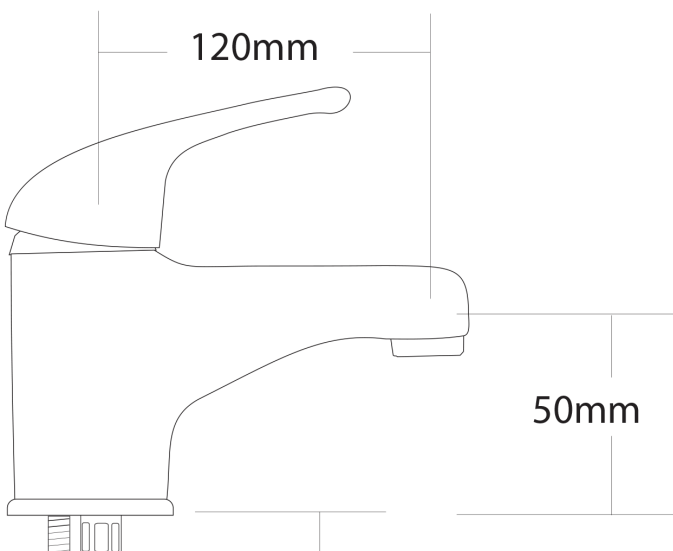

FORENO Basin Mixer

PRODUCT CODE

FMB5

COLOUR/FINISHES

Chrome

PRESSURE TYPE

All Pressures

MIN. PRESSURE

35kPa

MAX. PRESSURE

500kPa

WELS RATING

Low/Unequal 4 Star; 7.5L/min
Mains 3 Star; 8L/min

MAX. TEMPERATURE

65°C

PLUMBING CONNECTION

15mm

Installation instructions are available from the product page on [FORENO.CO.NZ](https://foreno.co.nz)