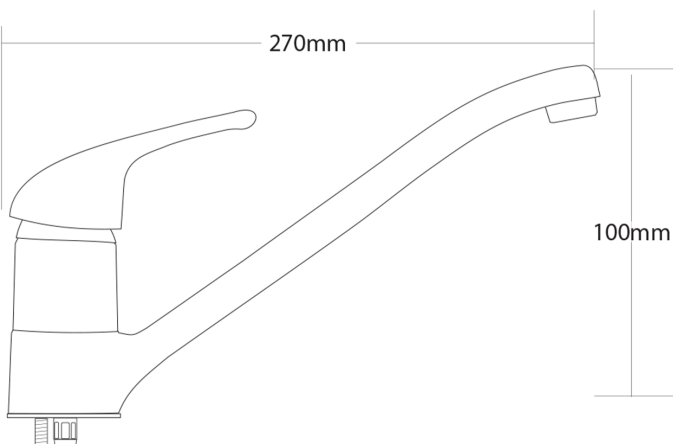

# FORENO Cast Spout Sink Mixer

PRODUCT CODE

**FMC1**

COLOUR/FINISHES

Chrome

PRESSURE TYPE

All Pressures

MAX. PRESSURE

500kPa

WELS RATING

Low/Unequal 3 Star; 8.5L/min  
Mains 4 Star; 6.5L/min

MAX. TEMPERATURE

65°C

PLUMBING CONNECTION

15mm

REPLACEMENT PART/S