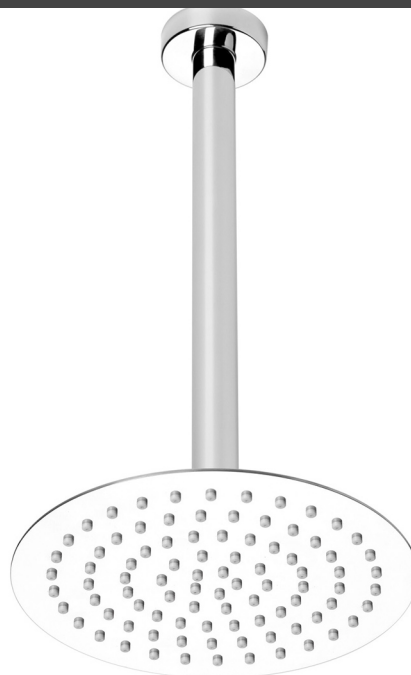

FORENO Ceiling Mounted Shower Rose (Round)

PRODUCT CODE

FRSLC

COLOUR/FINISHES

Chrome

MAX. PRESSURE

500kPa (As per NZ Building Code AS/NZ 3500.1)

WELS RATING

Mains 3 Star; 6.5L/min

MAX. TEMPERATURE

65°C

PLUMBING CONNECTION

15mm

Specifications and dimensions are subject to change without notice.

Installation instructions are available from the product page on www.foreno.co.nz