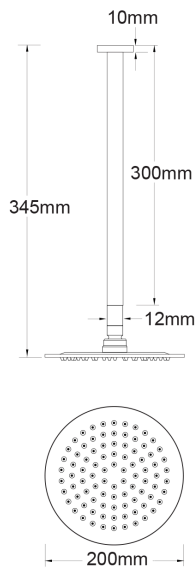

FORENO Ceiling Mounted Shower Rose (Round)

PRODUCT CODE

FRSLC

COLOUR/FINISHES

Chrome

MAX. PRESSURE

500kPa (As per NZ Building Code AS/NZ 3500.1)

WELS RATING

Mains 3 Star; 6.5L/min

MAX. TEMPERATURE

65°C

PLUMBING CONNECTION

15mm

Specifications and dimensions are subject to change without notice.

Installation instructions are available from the product page on www.foreno.co.nz