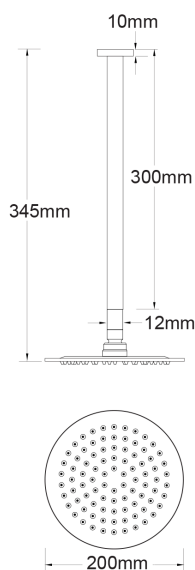

FORENO Ceiling Mounted Shower Rose (Round)

PRODUCT CODE

FRSLC

COLOUR/FINISHES

Chrome

MAX. PRESSURE

500kPa (As per NZ Building Code AS/NZ 3500.1)

WELS RATING

Mains 3 Star; 6.5L/min

MAX. TEMPERATURE

65°C

PLUMBING CONNECTION

15mm

Specifications and dimensions are subject to change without notice.

Installation instructions are available from the product page on www.foreno.co.nz