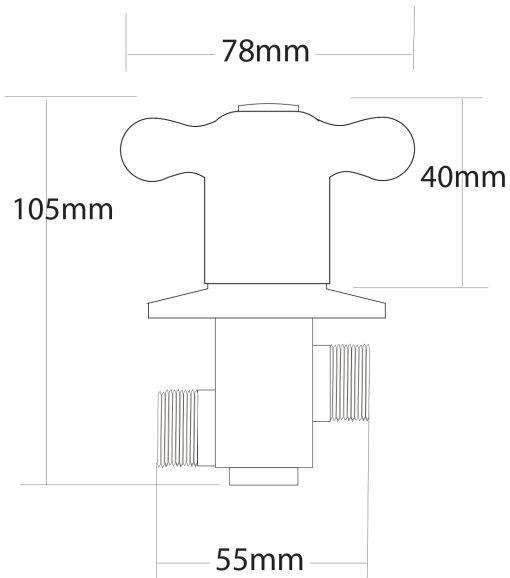

FORENO Shower Taps

PRODUCT CODE

FSC1

COLOUR/FINISHES

Chrome

PRESSURE TYPE

All Pressures

MIN. PRESSURE

17kPa

MAX. PRESSURE

500kPa (As per NZ Building Code AS/NZ 3500.1)

MAX. TEMPERATURE

65°C

HEADWORKS

Half Turn
Standard

PLUMBING CONNECTION

15mm

CERTIFICATION

Watermark

Specifications and dimensions are subject to change without notice.

Installation instructions are available from the product page on www.foreno.co.nz

Foreno Tapware products are in full compliance with the requirements as set out in the New Zealand Building Code: www.foreno.co.nz/building-code-clauses/

This product is not subject to a warning or ban under section 26 of the Building Act 2004.