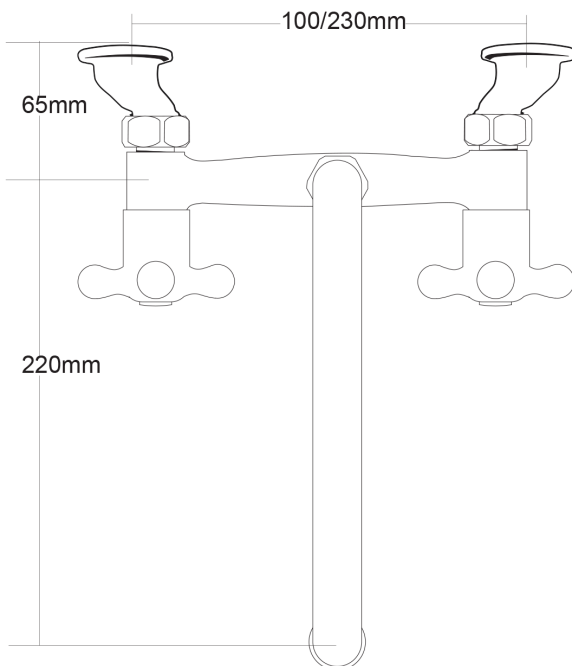

# FORENO Sink Faucet

PRODUCT CODE	<b>FSF4</b>
COLOUR/FINISHES	Chrome
MAX. PRESSURE	500kPa
WELS RATING	Low/Unequal 4 Star; 7L/min Mains 3 Star; 8.5L/min
MAX. TEMPERATURE	65°C
HEADWORKS	Half Turn Standard
PLUMBING CONNECTION	15mm
CERTIFICATION	Watermark
REPLACEMENT PART/S	Handle – FORPT64 Headworks Half Turn Ceramic – FORPT43 Headworks Standard – FORPT65