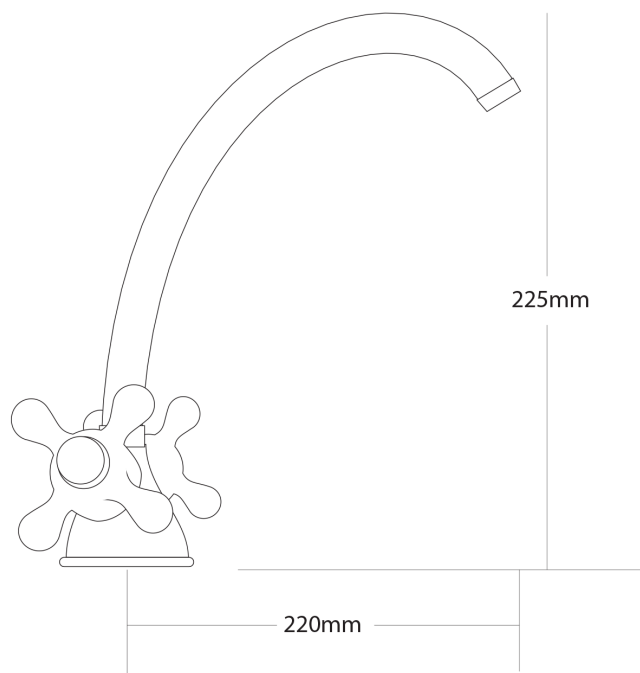

FORENO Single Hole Sink Faucet

PRODUCT CODE

FSF9

COLOUR/FINISHES

Chrome

MAX. PRESSURE

500kPa

WELS RATING

Low/Unequal 4 Star; 7L/min
Mains 3 Star; 8.5L/min

MAX. TEMPERATURE

65°C

HEADWORKS

Half Turn
Standard

PLUMBING CONNECTION

15mm

CERTIFICATION