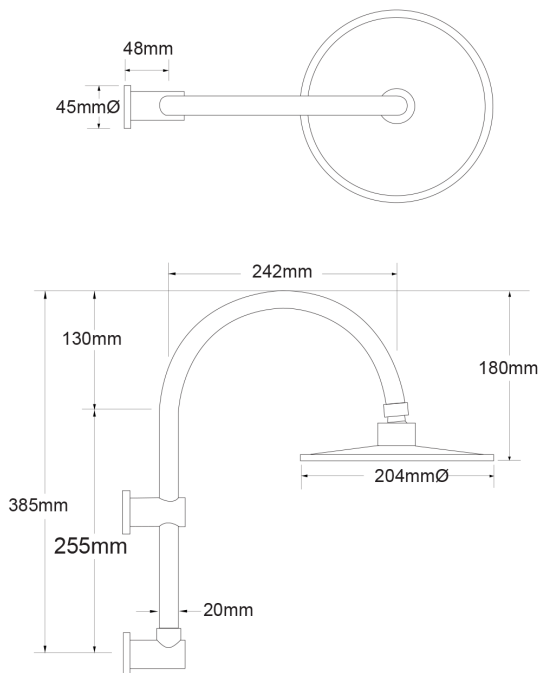

FORENO High Rise Brass Shower Rose

PRODUCT CODE

FSHR1

COLOUR/FINISHES

Chrome

MAX. PRESSURE

500kPa

WELS RATING

Mains 3 Star; 6.5L/min

MAX. TEMPERATURE

65°C

PLUMBING CONNECTION

15mm

Installation instructions are available from the product page on FORENO.CO.NZ