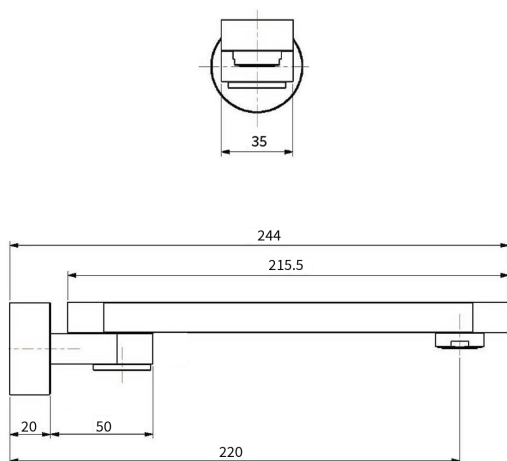

FUSION Swivel Bath Spout

PRODUCT CODE	FSN5
COLOUR/FINISHES	Chrome
PRESSURE TYPE	Mains Pressure only
MIN. PRESSURE	150kPa
MAX. PRESSURE	500kPa (As per NZ Building Code AS/NZ 3500.1)
MAX. TEMPERATURE	65°C
PLUMBING CONNECTION	15mm
SPOUT REACH	220mm

Specifications and dimensions are subject to change without notice.

Installation instructions are available from the product page on www.foreno.co.nz

Foreno Tapware products are in full compliance with the requirements as set out in the New Zealand Building Code: www.foreno.co.nz/building-code-clauses/