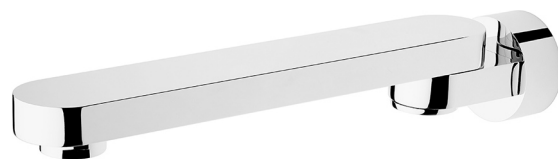

FUSION Swivel Bath Spout

PRODUCT CODE	FSN5
COLOUR/FINISHES	Chrome
PRESSURE TYPE	Mains Pressure only
MIN. PRESSURE	150kPa
MAX. PRESSURE	500kPa (As per NZ Building Code AS/NZ 3500.1)
MAX. TEMPERATURE	65°C
PLUMBING CONNECTION	15mm
SPOUT REACH	220mm