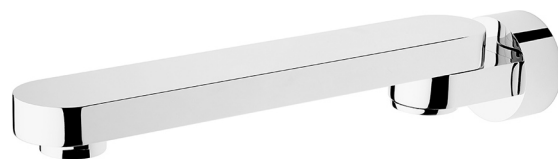

# FUSION Swivel Bath Spout

PRODUCT CODE	<b>FSN5</b>
COLOUR/FINISHES	Chrome
PRESSURE TYPE	Mains Pressure only
MIN. PRESSURE	150kPa
MAX. PRESSURE	500kPa (As per NZ Building Code AS/NZ 3500.1)
MAX. TEMPERATURE	65°C
PLUMBING CONNECTION	15mm
SPOUT REACH	220mm