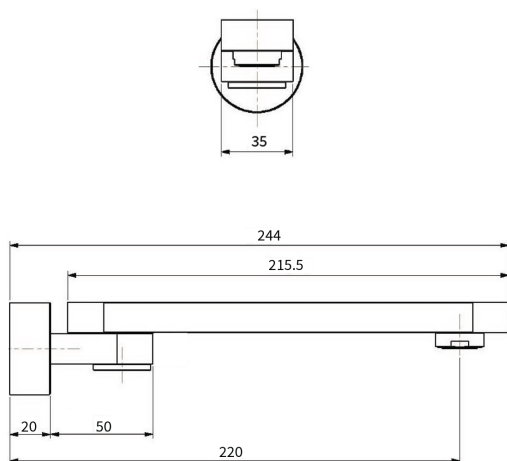

# FUSION Swivel Bath Spout

PRODUCT CODE	<b>FSN5</b>
COLOUR/FINISHES	Chrome
PRESSURE TYPE	Mains Pressure only
MIN. PRESSURE	150kPa
MAX. PRESSURE	500kPa (As per NZ Building Code AS/NZ 3500.1)
MAX. TEMPERATURE	65°C
PLUMBING CONNECTION	15mm
SPOUT REACH	220mm

Specifications and dimensions are subject to change without notice.

Installation instructions are available from the product page on [www.foreno.co.nz](http://www.foreno.co.nz)

Foreno Tapware products are in full compliance with the requirements as set out in the New Zealand Building Code: [www.foreno.co.nz/building-code-clauses/](http://www.foreno.co.nz/building-code-clauses/)