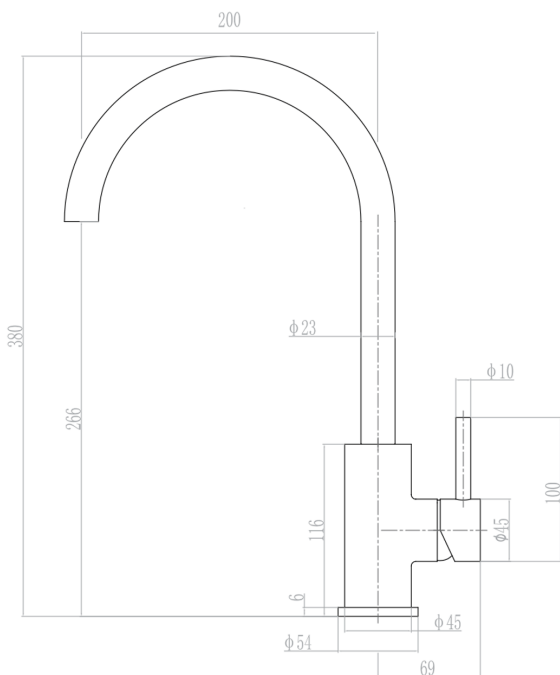

# PURITY Minimal Gooseneck Sink Mixer

PRODUCT CODE

**FSSS1**

COLOUR/FINISHES

Brushed Stainless Steel

PRESSURE TYPE

All Pressures

MIN. PRESSURE

35kPa

MAX. PRESSURE

500kPa

WELS RATING

Low/Unequal 5 Star; 6L/min  
Mains 5 Star; 5.5L/min

MAX. TEMPERATURE

65°C

PLUMBING CONNECTION

15mm

Installation instructions are available from the product page on [FORENO.CO.NZ](http://FORENO.CO.NZ)