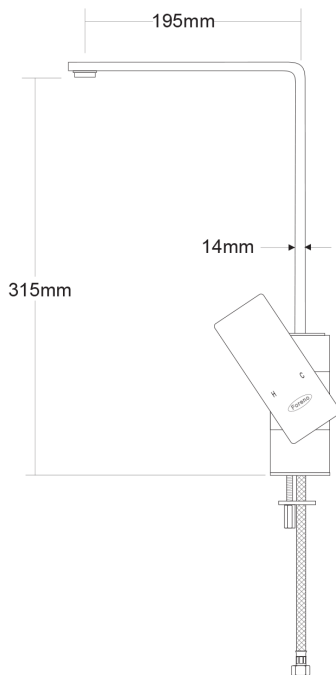

MURO Sink Mixer

PRODUCT CODE

MUR010

COLOUR/FINISHES

Chrome

PRESSURE TYPE

All Pressures

MIN. PRESSURE

35kPa

MAX. PRESSURE

500kPa

WELS RATING

Low/Unequal 5 Star; 5.5L/min
Mains 4 Star; 6.5L/min

MAX. TEMPERATURE

65°C

PLUMBING CONNECTION

15mm

CERTIFICATION

Watermark

Installation instructions are available from the product page on FORENO.CO.NZ