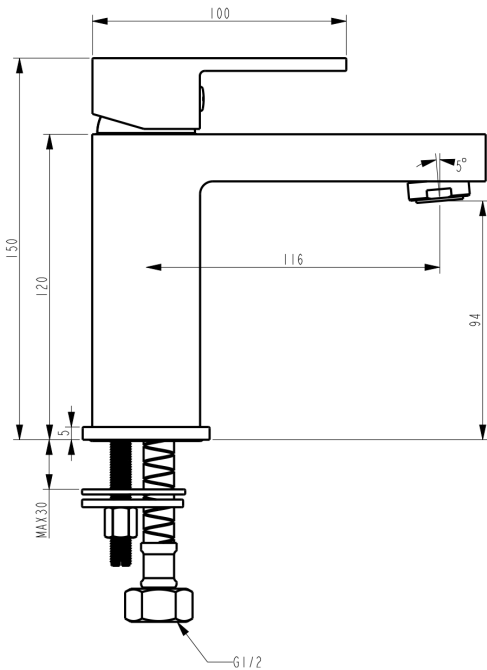

MURO Basin Mixer

PRODUCT CODE

MUR020

COLOUR/FINISHES

Chrome

PRESSURE TYPE

All Pressures

MIN. PRESSURE

35kPa

MAX. PRESSURE

500kPa

WELS RATING

Low/Unequal 4 Star; 7.5L/min
Mains 3 Star; 8L/min

MAX. TEMPERATURE

65°C

PLUMBING CONNECTION

15mm

CERTIFICATION

Watermark

Installation instructions are available from the product page on FORENO.CO.NZ