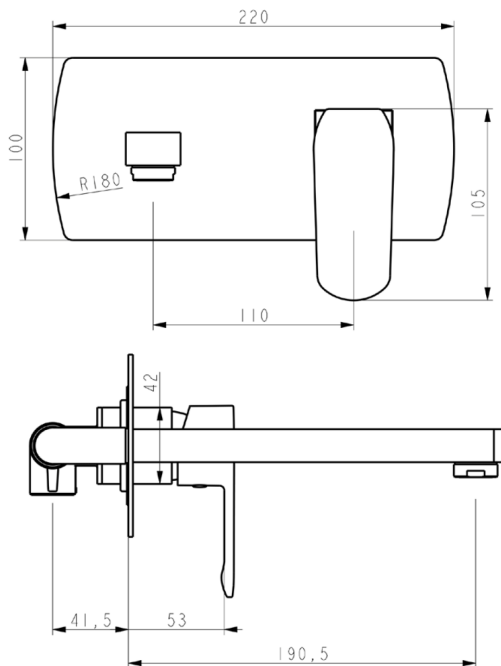

MURO Bath Mixer

PRODUCT CODE

MUR090

COLOUR/FINISHES

Chrome

PRESSURE TYPE

Mains Pressure only

MIN. PRESSURE

150kPa

MAX. PRESSURE

500kPa

MAX. TEMPERATURE

65°C

PLUMBING CONNECTION

15mm

CERTIFICATION

Watermark

SPOUT REACH

190mm

Installation instructions are available from the product page on FORENO.CO.NZ