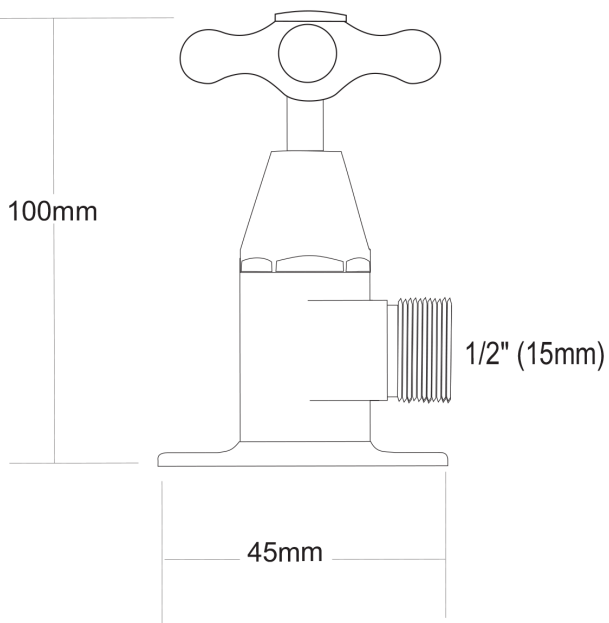

# NEOCLASSIC Cistern Tap

PRODUCT CODE

**NAS2**

COLOUR/FINISHES

Chrome

PRESSURE TYPE

All Pressures

MIN. PRESSURE

17kPa

MAX. PRESSURE

500kPa

MAX. TEMPERATURE

65°C

PLUMBING CONNECTION

15mm

Installation instructions are available from the product page on [FORENO.CO.NZ](http://FORENO.CO.NZ)