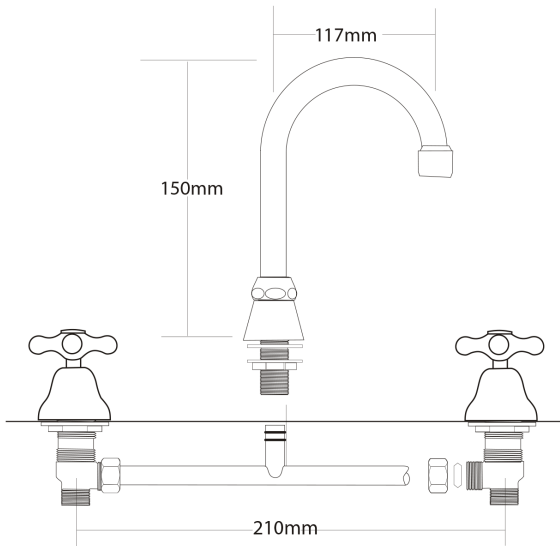

NEOCLASSIC Basin Faucet

PRODUCT CODE

NBF4

COLOUR/FINISHES

Chrome

PRESSURE TYPE

All Pressures

MIN. PRESSURE

17kPa

MAX. PRESSURE

500kPa (As per NZ Building Code AS/NZ 3500.1)

WELS RATING

Low/Unequal 4 Star; 6.5L/min
Mains 3 Star; 9L/min

MAX. TEMPERATURE

65°C

HEADWORKS

Half Turn
Standard

PLUMBING CONNECTION

15mm

Specifications and dimensions are subject to change without notice.

Installation instructions are available from the product page on www.foreno.co.nz

Foreno Tapware products are in full compliance with the requirements as set out in the New Zealand Building Code: www.foreno.co.nz/building-code-clauses/

This product is not subject to a warning or ban under section 26 of the Building Act 2004.