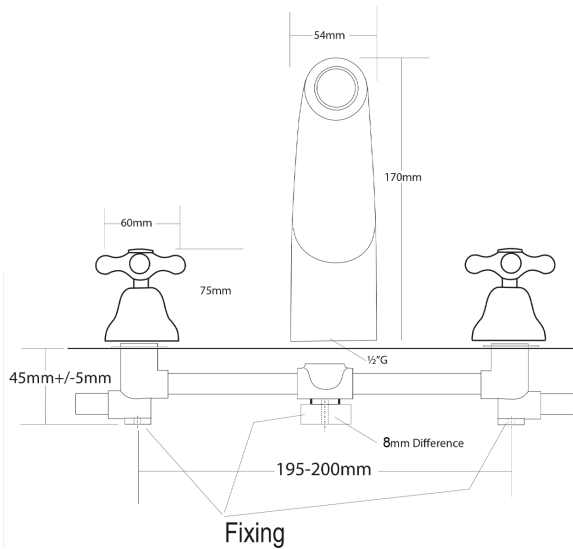

NEOCLASSIC Bath Faucet

PRODUCT CODE

NBF6

COLOUR/FINISHES

Chrome

PRESSURE TYPE

All Pressures

MIN. PRESSURE

35kPa

MAX. PRESSURE

500kPa (As per NZ Building Code AS/NZ 3500.1)

MAX. TEMPERATURE

65°C

HEADWORKS

Half Turn
Standard

PLUMBING CONNECTION

15mm

SPOUT LENGTH

170mm

SPOUT REACH

155mm

Specifications and dimensions are subject to change without notice.

Installation instructions are available from the product page on www.foreno.co.nz

Foreno Tapware products are in full compliance with the requirements as set out in the New Zealand Building Code: www.foreno.co.nz/building-code-clauses/

This product is not subject to a warning or ban under section 26 of the Building Act 2004.