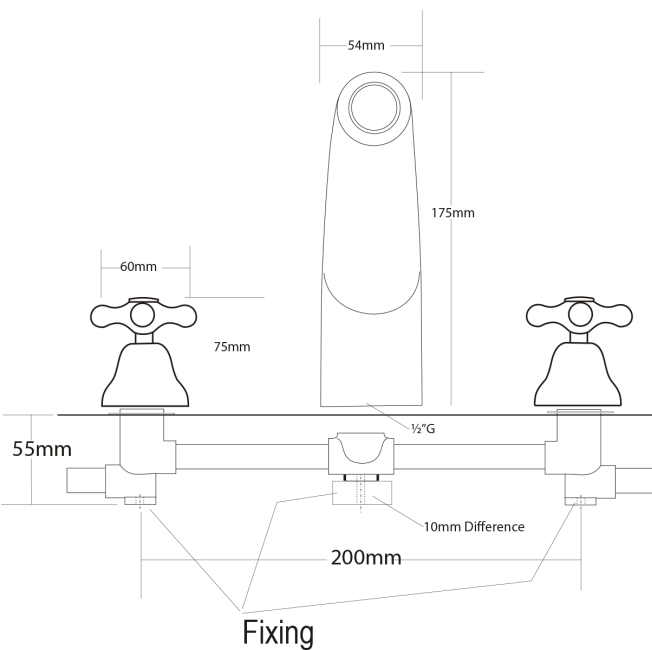

NEOCLASSIC Bath Faucet

PRODUCT CODE

NBF6

COLOUR/FINISHES

Chrome

PRESSURE TYPE

All Pressures

MIN. PRESSURE

35kPa

MAX. PRESSURE

500kPa

MAX. TEMPERATURE

65°C

HEADWORKS

Half Turn
Standard

PLUMBING CONNECTION

15mm

SPOUT REACH

155mm

Installation instructions are available from the product page on FORENO.CO.NZ