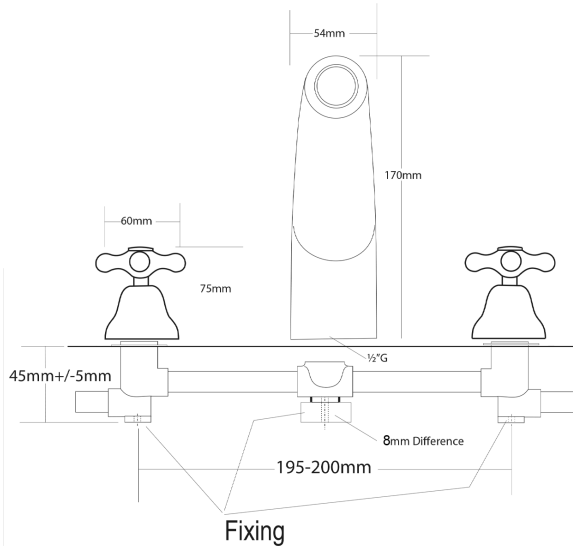

NEOCLASSIC Bath Faucet

PRODUCT CODE

NBF6

COLOUR/FINISHES

Chrome

PRESSURE TYPE

All Pressures

MIN. PRESSURE

35kPa

MAX. PRESSURE

500kPa (As per NZ Building Code AS/NZ 3500.1)

MAX. TEMPERATURE

65°C

HEADWORKS

Half Turn
Standard

PLUMBING CONNECTION

15mm

SPOUT LENGTH

170mm

SPOUT REACH

155mm

Specifications and dimensions are subject to change without notice.

Installation instructions are available from the product page on www.foreno.co.nz

Foreno Tapware products are in full compliance with the requirements as set out in the New Zealand Building Code: www.foreno.co.nz/building-code-clauses/

This product is not subject to a warning or ban under section 26 of the Building Act 2004.