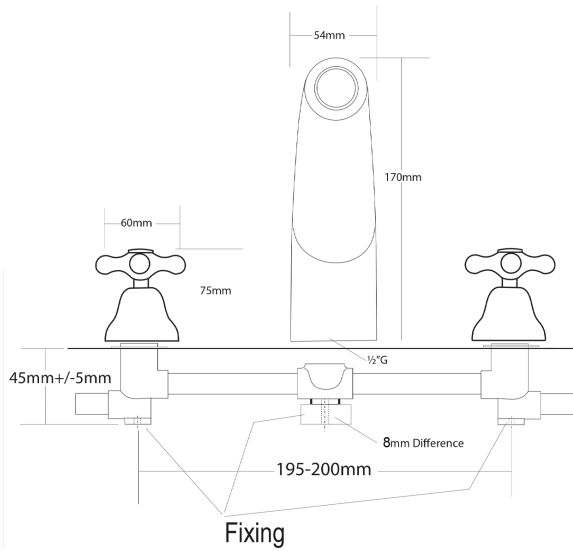

NEOCLASSIC Bath Faucet

PRODUCT CODE

NBF6

COLOUR/FINISHES

Chrome

PRESSURE TYPE

All Pressures

MIN. PRESSURE

35kPa

MAX. PRESSURE

500kPa (As per NZ Building Code AS/NZ 3500.1)

MAX. TEMPERATURE

65°C

HEADWORKS

Half Turn
Standard

PLUMBING CONNECTION

15mm

SPOUT LENGTH

170mm

SPOUT REACH

155mm

Specifications and dimensions are subject to change without notice.

Installation instructions are available from the product page on www.foreno.co.nz

Foreno Tapware products are in full compliance with the requirements as set out in the New Zealand Building Code: www.foreno.co.nz/building-code-clauses/

This product is not subject to a warning or ban under section 26 of the Building Act 2004.