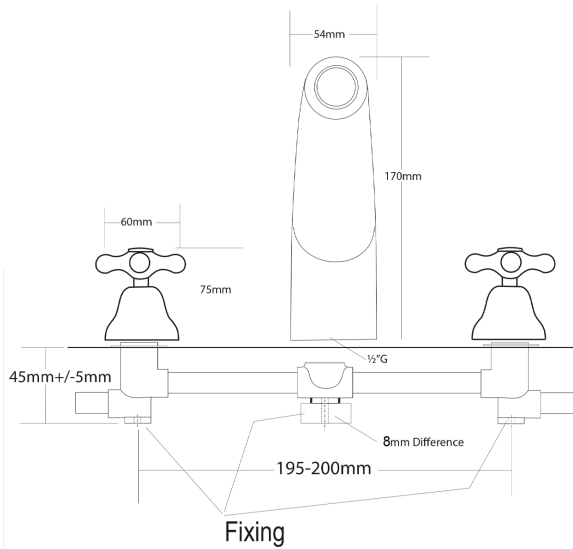

NEOCLASSIC Bath Faucet

PRODUCT CODE

NBF6

COLOUR/FINISHES

Chrome

PRESSURE TYPE

All Pressures

MIN. PRESSURE

35kPa

MAX. PRESSURE

500kPa (As per NZ Building Code AS/NZ 3500.1)

MAX. TEMPERATURE

65°C

HEADWORKS

Half Turn
Standard

PLUMBING CONNECTION

15mm

SPOUT LENGTH

170mm

SPOUT REACH

155mm

Specifications and dimensions are subject to change without notice.

Installation instructions are available from the product page on www.foreno.co.nz

Foreno Tapware products are in full compliance with the requirements as set out in the New Zealand Building Code: www.foreno.co.nz/building-code-clauses/

This product is not subject to a warning or ban under section 26 of the Building Act 2004.