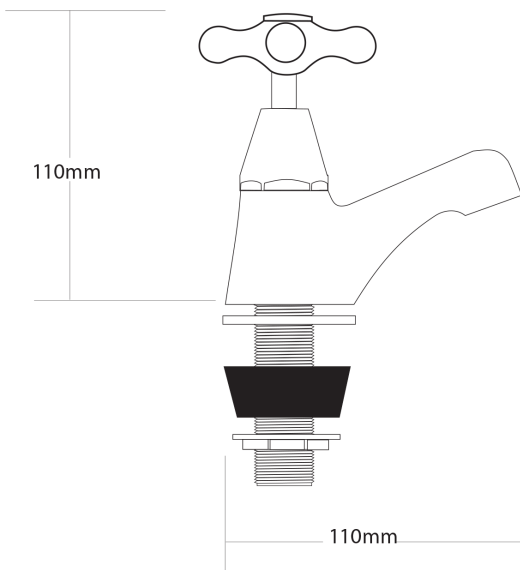

# NEOCLASSIC Basin Taps

PRODUCT CODE

**NBT1**

COLOUR/FINISHES

Chrome

PRESSURE TYPE

All Pressures

MIN. PRESSURE

17kPa

MAX. PRESSURE

500kPa (As per NZ Building Code AS/NZ 3500.1)

MAX. TEMPERATURE

65°C

HEADWORKS

Half Turn  
Standard

PLUMBING CONNECTION

15mm

CERTIFICATION

Watermark

Specifications and dimensions are subject to change without notice.

Installation instructions are available from the product page on [www.foreno.co.nz](http://www.foreno.co.nz)