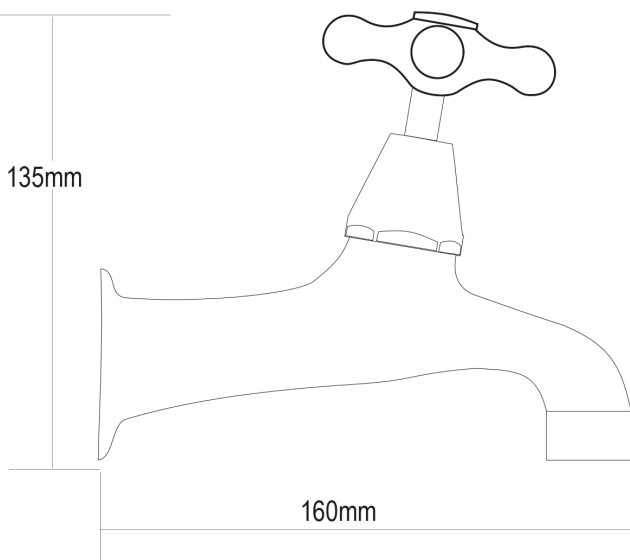

NEOCLASSIC Sink Taps

PRODUCT CODE

NEB1A

COLOUR/FINISHES

Chrome

PRESSURE TYPE

All Pressures

MIN. PRESSURE

17kPa

MAX. PRESSURE

500kPa

WELS RATING

Low/Unequal 4 Star; 6.5L/min
Mains 3 Star; 8.5L/min

MAX. TEMPERATURE

65°C

HEADWORKS

Standard

PLUMBING CONNECTION

15mm

REPLACEMENT PART/S

Handle – FORPT91
Headworks Standard – FORPT65

Installation instructions are available from the product page on FORENO.CO.NZ