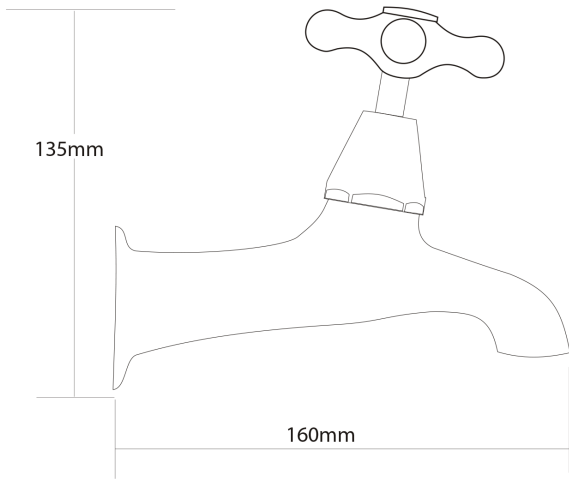

NEOCLASSIC Bath Taps

PRODUCT CODE

NEB1

COLOUR/FINISHES

Chrome

PRESSURE TYPE

All Pressures

MIN. PRESSURE

17kPa

MAX. PRESSURE

500kPa (As per NZ Building Code AS/NZ 3500.1)

MAX. TEMPERATURE

65°C

HEADWORKS

Half Turn
Standard

PLUMBING CONNECTION

15mm
20mm

CERTIFICATION

Watermark

REPLACEMENT PART/S

Neoclassic Handle – FORPT91
Headworks Standard – FORPT65
Headworks Half Turn Ceramic – FORPT43

Specifications and dimensions are subject to change without notice.