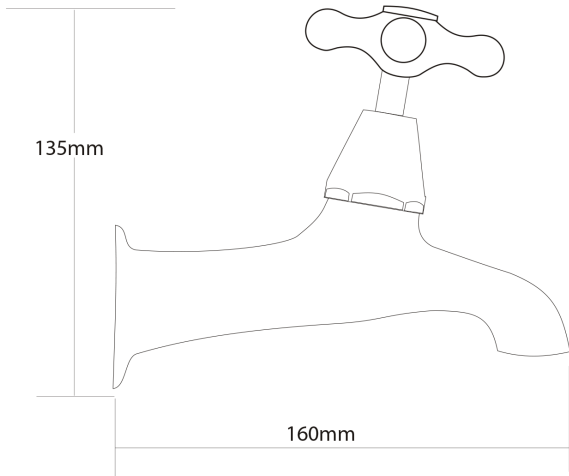

NEOCLASSIC Bath Taps

PRODUCT CODE	NEB1
COLOUR/FINISHES	Chrome
PRESSURE TYPE	All Pressures
MIN. PRESSURE	17kPa
MAX. PRESSURE	500kPa (As per NZ Building Code AS/NZ 3500.1)
MAX. TEMPERATURE	65°C
HEADWORKS	Half Turn Standard
PLUMBING CONNECTION	15mm 20mm
CERTIFICATION	Watermark
REPLACEMENT PART/S	Neoclassic Handle – FORPT91 Headworks Standard – FORPT65 Headworks Half Turn Ceramic – FORPT43