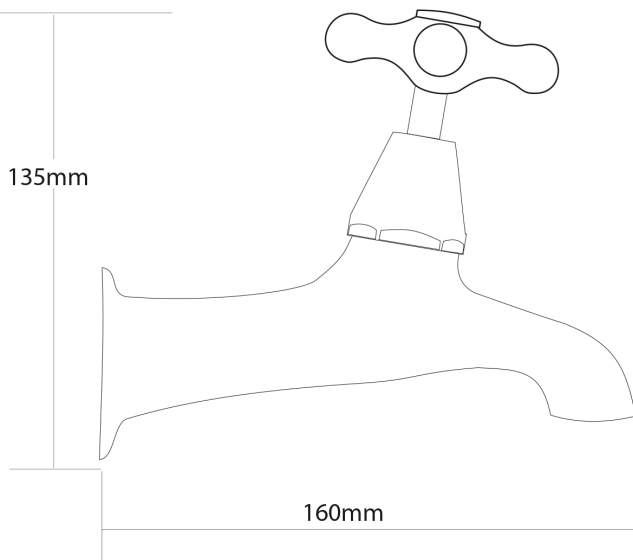

# NEOCLASSIC Bath Taps

PRODUCT CODE

**NEB1**

COLOUR/FINISHES

Chrome

PRESSURE TYPE

All Pressures

MIN. PRESSURE

17kPa

MAX. PRESSURE

500kPa

MAX. TEMPERATURE

65°C

HEADWORKS

Half Turn  
Standard

PLUMBING CONNECTION

15mm  
20mm

CERTIFICATION

Watermark

REPLACEMENT PART/S

Handle – FORPT91  
Headworks Half Turn Ceramic – FORPT43  
Headworks Standard – FORPT65

Installation instructions are available from the product page on [FORENO.CO.NZ](http://FORENO.CO.NZ)