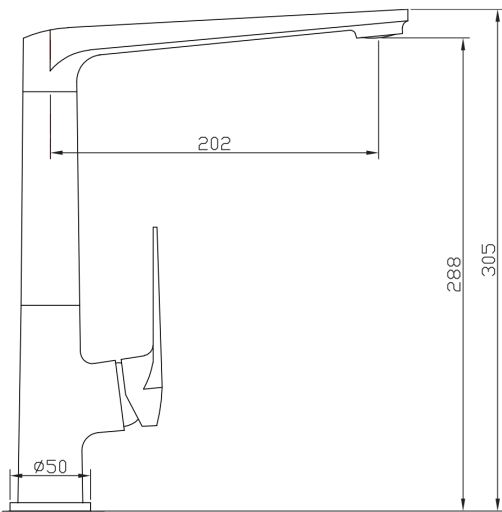

NORTH Sink Mixer - ColdStart

PRODUCT CODE

NRT11CH

FEATURES

Cold Start Technology

COLOUR/FINISHES

Brushed Brass (PVD)
Brushed Gunmetal (PVD)
Matte Black
Chrome

PRESSURE TYPE

All Pressures

MIN. PRESSURE

35kPa

MAX. PRESSURE

500kPa

WELS RATING

Low/Unequal 4 Star; 7.5L/min
Mains 4 Star; 7.5L/min

MAX. TEMPERATURE

65°C

PLUMBING CONNECTION

15mm

BENCH HOLE SIZE

35mm

CERTIFICATION

Watermark

SPOUT HEIGHT

285mm

SPOUT REACH

202mm

Installation instructions are available from the product page on FORENO.CO.NZ