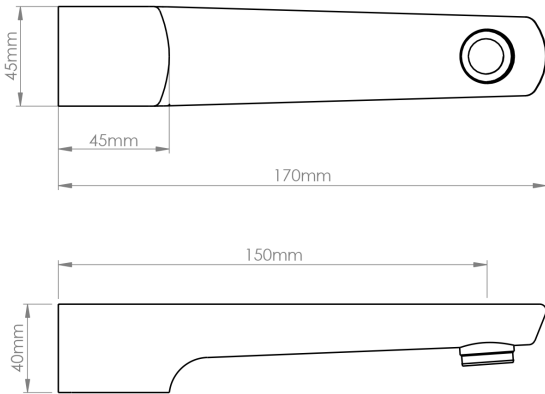

NORTH Bath Spout

PRODUCT CODE

NRT91CH

COLOUR/FINISHES

Brushed Brass (PVD)
Brushed Gunmetal (PVD)
Matte Black
Chrome

PRESSURE TYPE

All Pressures

MIN. PRESSURE

35kPa

MAX. PRESSURE

500kPa (As per NZ Building Code AS/NZ 3500.1)

MAX. TEMPERATURE

65°C

PLUMBING CONNECTION

15mm

SPOUT REACH

150mm

Specifications and dimensions are subject to change without notice.

Installation instructions are available from the product page on www.foreno.co.nz

Foreno Tapware products are in full compliance with the requirements as set out in the New Zealand Building Code: www.foreno.co.nz/building-code-clauses/