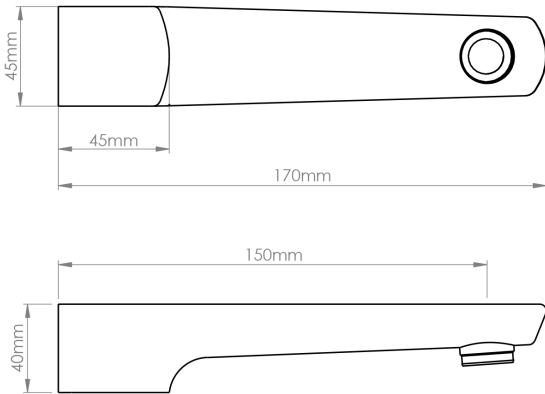

NORTH Bath Spout

PRODUCT CODE

NRT91BB

COLOUR/FINISHES

Brushed Brass (PVD)
Brushed Gunmetal (PVD)
Matte Black
Chrome

PRESSURE TYPE

All Pressures

MIN. PRESSURE

35kPa

MAX. PRESSURE

500kPa (As per NZ Building Code AS/NZ 3500.1)

MAX. TEMPERATURE

65°C

PLUMBING CONNECTION

15mm

SPOUT REACH

150mm

Specifications and dimensions are subject to change without notice.

Installation instructions are available from the product page on www.foreno.co.nz

Foreno Tapware products are in full compliance with the requirements as set out in the New Zealand Building Code: www.foreno.co.nz/building-code-clauses/