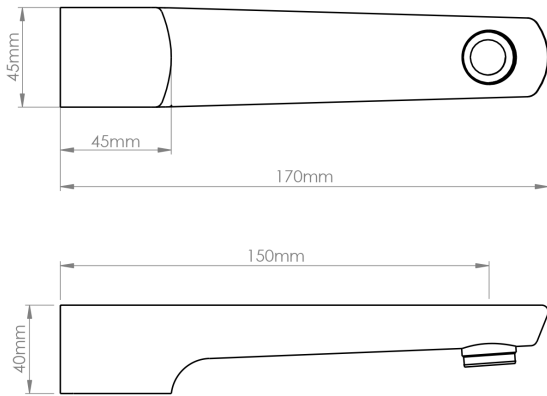

# NORTH Bath Spout

PRODUCT CODE

**NRT91BB**

COLOUR/FINISHES

**Brushed Brass (PVD)**  
Brushed Gunmetal (PVD)  
Matte Black  
Chrome

PRESSURE TYPE

All Pressures

MIN. PRESSURE

35kPa

MAX. PRESSURE

500kPa (As per NZ Building Code AS/NZ 3500.1)

MAX. TEMPERATURE

65°C

PLUMBING CONNECTION

15mm

SPOUT REACH

150mm

Specifications and dimensions are subject to change without notice.

Installation instructions are available from the product page on [www.foreno.co.nz](http://www.foreno.co.nz)

Foreno Tapware products are in full compliance with the requirements as set out in the New Zealand Building Code: [www.foreno.co.nz/building-code-clauses/](http://www.foreno.co.nz/building-code-clauses/)