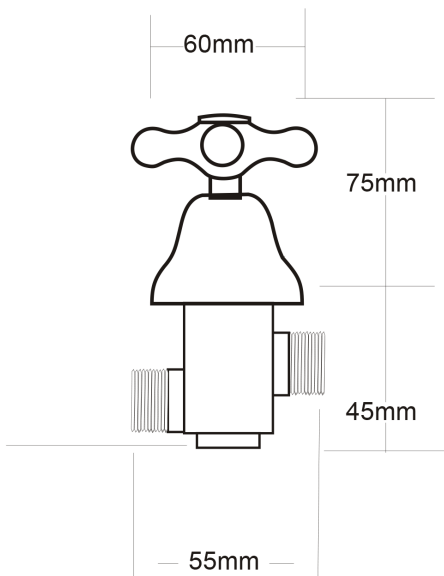

# NEOCLASSIC Shower Taps

PRODUCT CODE

**NSC1**

COLOUR/FINISHES

Chrome

PRESSURE TYPE

All Pressures

MIN. PRESSURE

17kPa

MAX. PRESSURE

500kPa (As per NZ Building Code AS/NZ 3500.1)

MAX. TEMPERATURE

65°C

HEADWORKS

Half Turn  
Standard

PLUMBING CONNECTION

15mm

Specifications and dimensions are subject to change without notice.

Installation instructions are available from the product page on [www.foreno.co.nz](http://www.foreno.co.nz)

Foreno Tapware products are in full compliance with the requirements as set out in the New Zealand Building Code: [www.foreno.co.nz/building-code-clauses/](http://www.foreno.co.nz/building-code-clauses/)