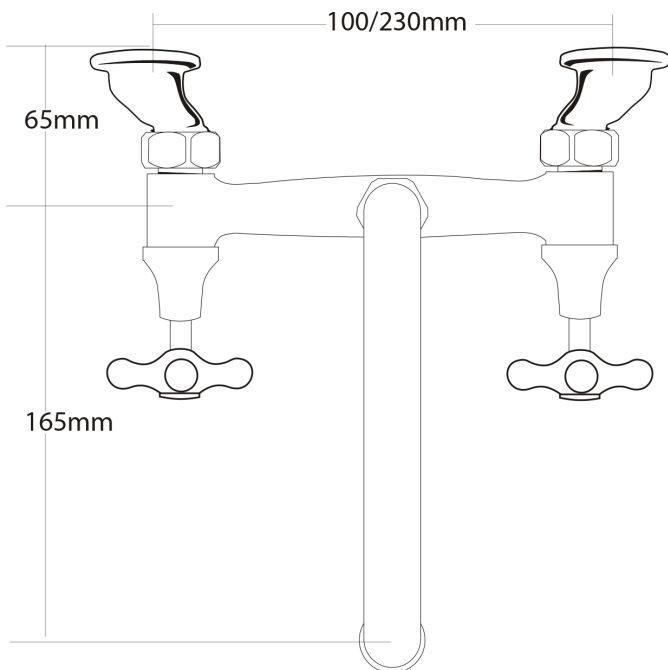

NEOCLASSIC Sink Faucet

PRODUCT CODE	NSF4
COLOUR/FINISHES	Chrome
PRESSURE TYPE	All Pressures
MIN. PRESSURE	17kPa
MAX. PRESSURE	500kPa
WELS RATING	Low/Unequal 4 Star; 7L/min Mains 3 Star; 9L/min
MAX. TEMPERATURE	65°C
HEADWORKS	Half Turn Standard
PLUMBING CONNECTION	15mm
REPLACEMENT PART/S	Handle – FORPT91 Headworks Half Turn Ceramic – FORPT43 Headworks Standard – FORPT65