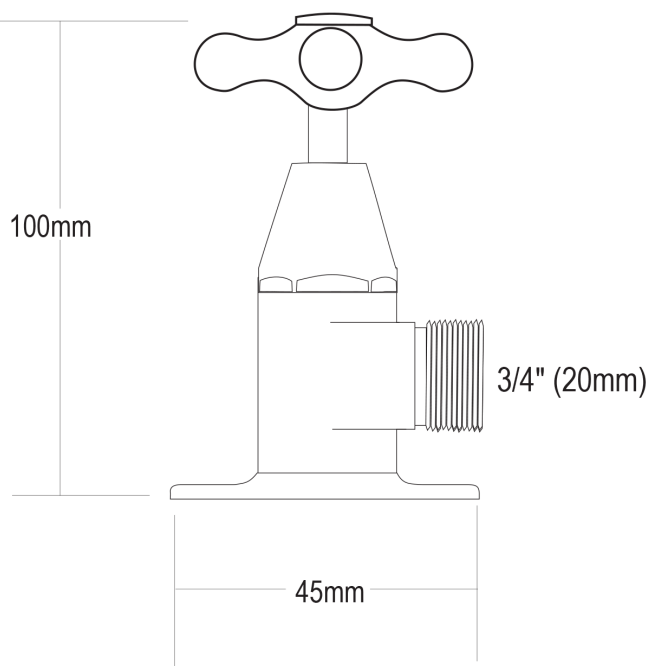

NEOCLASSIC Washing Machine Taps

PRODUCT CODE

NWM3

COLOUR/FINISHES

Chrome

PRESSURE TYPE

All Pressures

MIN. PRESSURE

17kPa

MAX. PRESSURE

500kPa

MAX. TEMPERATURE

65°C

PLUMBING CONNECTION

15mm

Installation instructions are available from the product page on FORENO.CO.NZ