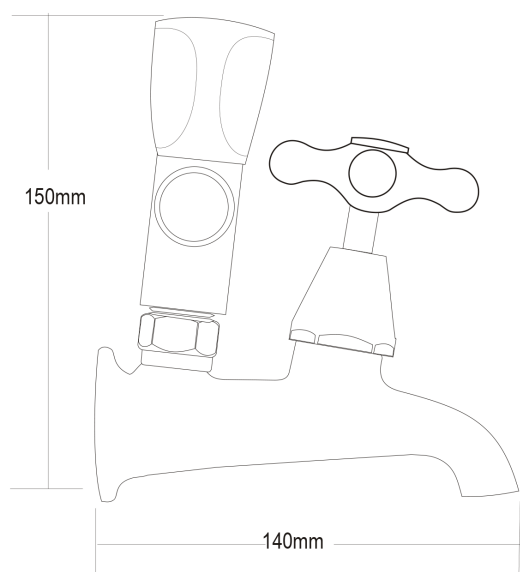

NEOCLASSIC Laundry Combination Taps

PRODUCT CODE	NWM4
COLOUR/FINISHES	Chrome
PRESSURE TYPE	All Pressures
MIN. PRESSURE	17kPa
MAX. PRESSURE	500kPa (As per NZ Building Code AS/NZ 3500.1)
WELS RATING	Low/Unequal 2 Star; 11L/min Mains 0 rated
MAX. TEMPERATURE	65°C
PLUMBING CONNECTION	15mm
HEADWORKS	Half Turn Standard
CERTIFICATION	Watermark

Specifications and dimensions are subject to change without notice.

Installation instructions are available from the product page on www.foreno.co.nz

Foreno Tapware products are in full compliance with the requirements as set out in the New Zealand Building Code: www.foreno.co.nz/building-code-clauses/