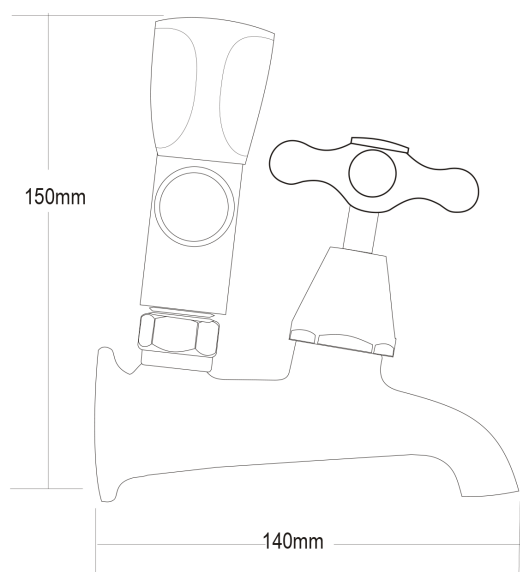

# NEOCLASSIC Laundry Combination Taps

PRODUCT CODE	<b>NWM4</b>
COLOUR/FINISHES	Chrome
PRESSURE TYPE	All Pressures
MIN. PRESSURE	17kPa
MAX. PRESSURE	500kPa (As per NZ Building Code AS/NZ 3500.1)
WELS RATING	Low/Unequal 2 Star; 11L/min Mains 0 rated
MAX. TEMPERATURE	65°C
PLUMBING CONNECTION	15mm
HEADWORKS	Half Turn Standard
CERTIFICATION	Watermark

Specifications and dimensions are subject to change without notice.

Installation instructions are available from the product page on [www.foreno.co.nz](http://www.foreno.co.nz)

Foreno Tapware products are in full compliance with the requirements as set out in the New Zealand Building Code: [www.foreno.co.nz/building-code-clauses/](http://www.foreno.co.nz/building-code-clauses/)