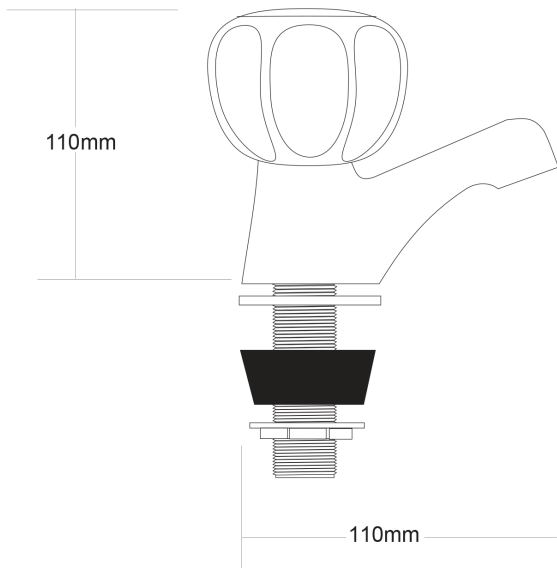

PRIMUS Basin Taps

PRODUCT CODE

PBT1

COLOUR/FINISHES

Chrome

PRESSURE TYPE

All Pressures

MIN. PRESSURE

17kPa

MAX. PRESSURE

500kPa (As per NZ Building Code AS/NZ 3500.1)

WELS RATING

Low/Unequal 2 Star; 11.5L/min
Mains 3 Star; 8.5L/min

MAX. TEMPERATURE

65°C

PLUMBING CONNECTION

15mm

REPLACEMENT PART/S

Non Rising Headwork – FORPT65
Handle – FORPT217

PRODUCT WARRANTY

10 Year Labour & Replacement or Parts
Warranty

Specifications and dimensions are subject to change without notice.

Installation instructions are available from the product page on www.foreno.co.nz