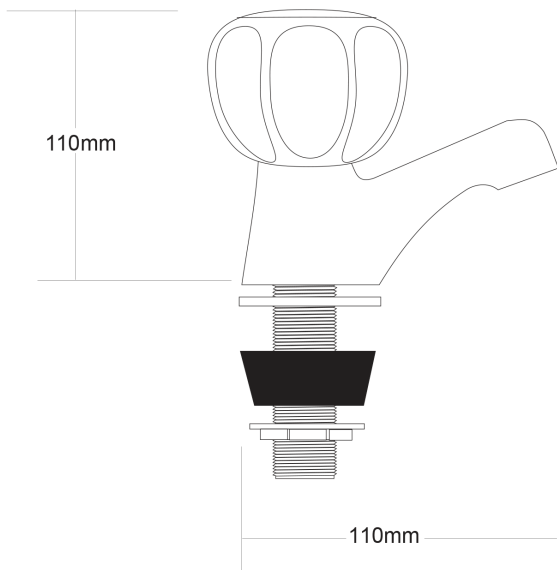

PRIMUS Basin Taps

PRODUCT CODE

PBT1

COLOUR/FINISHES

Chrome

PRESSURE TYPE

All Pressures

MIN. PRESSURE

17kPa

MAX. PRESSURE

500kPa (As per NZ Building Code AS/NZ 3500.1)

WELS RATING

Low/Unequal 2 Star; 11.5L/min
Mains 3 Star; 8.5L/min

MAX. TEMPERATURE

65°C

PLUMBING CONNECTION

15mm

REPLACEMENT PART/S

Non Rising Headwork – FORPT65
Handle – FORPT217

Specifications and dimensions are subject to change without notice.

Installation instructions are available from the product page on www.foreno.co.nz