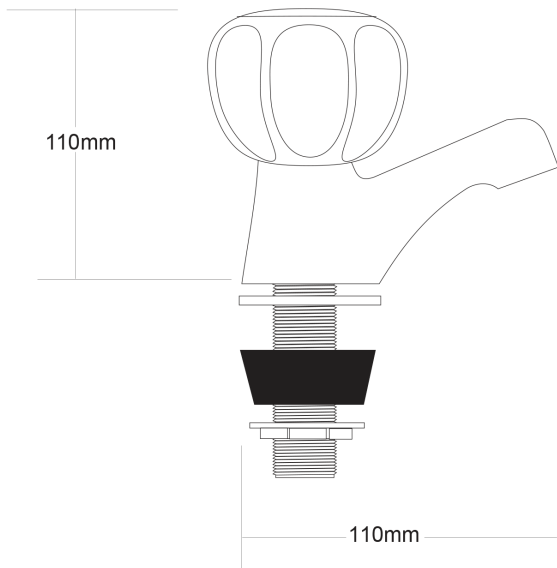

PRIMUS Basin Taps

PRODUCT CODE

PBT1

COLOUR/FINISHES

Chrome

PRESSURE TYPE

All Pressures

MIN. PRESSURE

17kPa

MAX. PRESSURE

500kPa (As per NZ Building Code AS/NZ 3500.1)

WELS RATING

Mains 3 Star; 8.5L/min
Low/Unequal 2 Star; 11.5L/min

MAX. TEMPERATURE

65°C

PLUMBING CONNECTION

15mm

REPLACEMENT PART/S

Handle – FORPT217
Non Rising Headwork – FORPT65

PRODUCT WARRANTY

10 Year Labour & Replacement or Parts
Warranty

Specifications and dimensions are subject to change without notice.

Installation instructions are available from the product page on www.foreno.co.nz