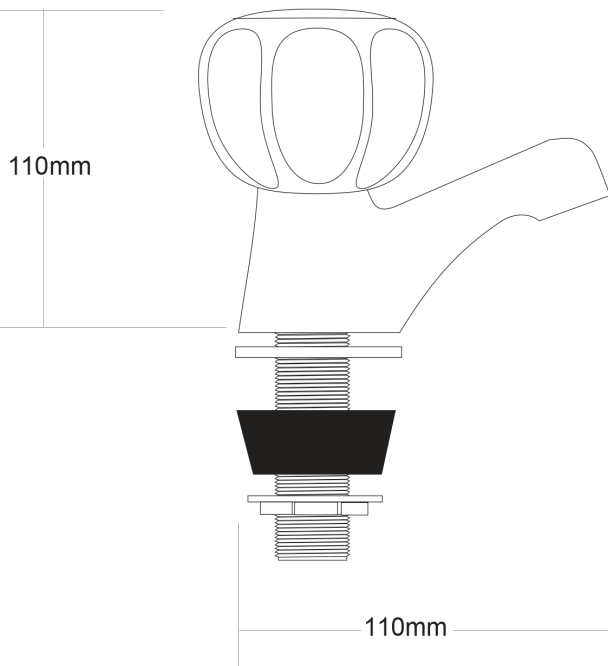

PRIMUS Basin Taps

PRODUCT CODE

PBT1

COLOUR/FINISHES

Chrome

PRESSURE TYPE

All Pressures

MIN. PRESSURE

17kPa

MAX. PRESSURE

500kPa

WELS RATING

Low/Unequal 2 Star; 11.5L/min
Mains 3 Star; 8.5L/min

MAX. TEMPERATURE

65°C

PLUMBING CONNECTION

15mm

REPLACEMENT PART/S

Le Tap Handle – FORPT42
Non Rising Headwork – FORPT65

Installation instructions are available from the product page on FORENO.CO.NZ