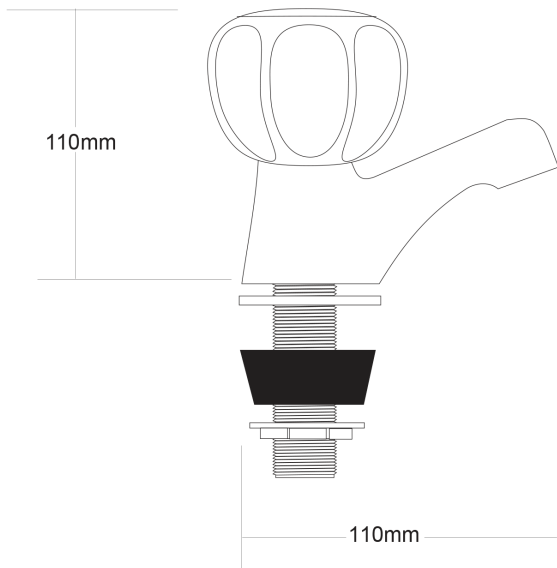

# PRIMUS Basin Taps

PRODUCT CODE

**PBT1**

COLOUR/FINISHES

Chrome

PRESSURE TYPE

All Pressures

MIN. PRESSURE

17kPa

MAX. PRESSURE

500kPa (As per NZ Building Code AS/NZ 3500.1)

WELS RATING

Low/Unequal 2 Star; 11.5L/min  
Mains 3 Star; 8.5L/min

MAX. TEMPERATURE

65°C

PLUMBING CONNECTION

15mm

REPLACEMENT PART/S

Non Rising Headwork – FORPT65  
Handle – FORPT217

PRODUCT WARRANTY

10 Year Labour & Replacement or Parts  
Warranty

Specifications and dimensions are subject to change without notice.