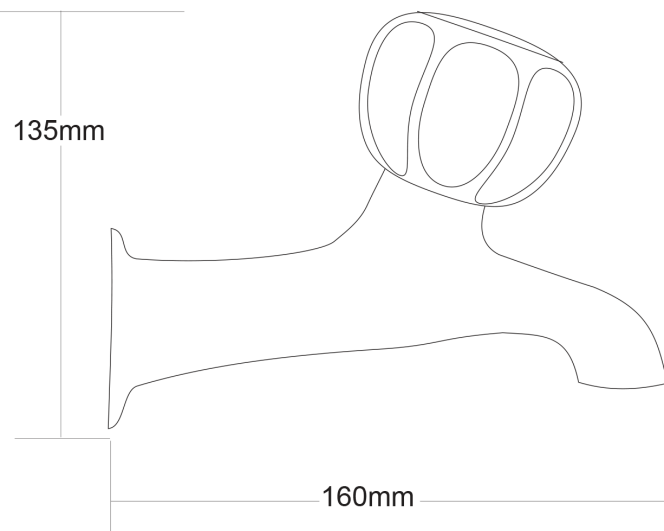

17kPa

MAX. PRESSURE

500kPa

MAX. TEMPERATURE

65°C

PLUMBING CONNECTION

15mm  
20mm

Installation instructions are available from the product page on [FORENO.CO.NZ](https://foreno.co.nz)