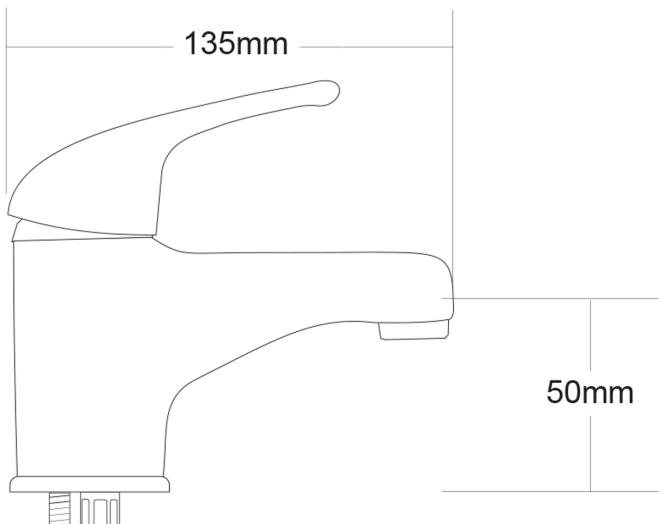

PRIMUS Basin Mixer

PRODUCT CODE

PMB5

COLOUR/FINISHES

Chrome

PRESSURE TYPE

All Pressures

MIN. PRESSURE

35kPa

MAX. PRESSURE

500kPa

WELS RATING

Low/Unequal 4 Star; 7.5L/min
Mains 3 Star; 8L/min

MAX. TEMPERATURE

65°C

PLUMBING CONNECTION

15mm

Installation instructions are available from the product page on FORENO.CO.NZ