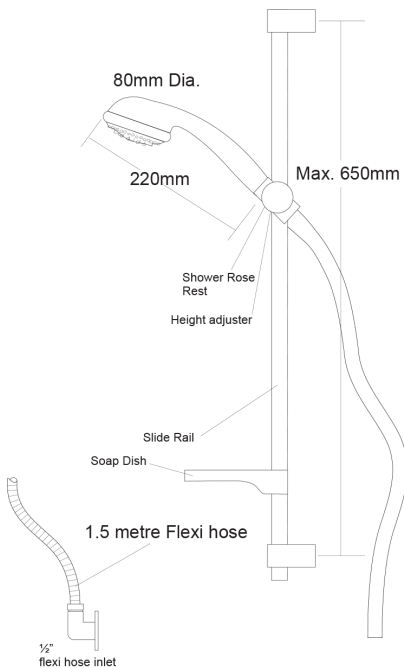

PRIMUS Monojet Slide Shower

PRODUCT CODE

PSL8

COLOUR/FINISHES

Chrome/White

PRESSURE TYPE

All Pressures

MIN. PRESSURE

35kPa

MAX. PRESSURE

500kPa

WELS RATING

Low/Unequal 2 Star; 11L/min
Mains 3 Star; 7.5L/min

MAX. TEMPERATURE

65°C

PLUMBING CONNECTION

15mm

REPLACEMENT PART/S

FORPT15
FORPT187

Installation instructions are available from the product page on FORENO.CO.NZ