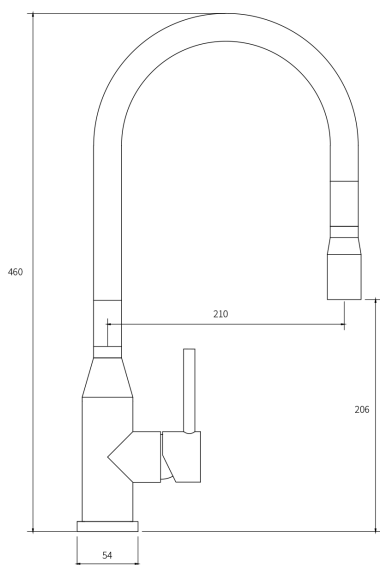

PURITY Minimal Black Spout Pulldown Sink Mixer

PRODUCT CODE

PUR012

COLOUR/FINISHES

Stainless Steel + Black

PRESSURE TYPE

Mains Pressure only

MIN. PRESSURE

150kPa

MAX. PRESSURE

500kPa (As per NZ Building Code AS/NZ 3500.1)

WELS RATING

Mains 4 Star; 7.5L/min

MAX. TEMPERATURE

65°C

BENCH HOLE SIZE

40mm

PLUMBING CONNECTION

15mm

REPLACEMENT PART/S

FORPT241 – Pull-Out Nylon Hose

Specifications and dimensions are subject to change without notice.

Installation instructions are available from the product page on www.foreno.co.nz