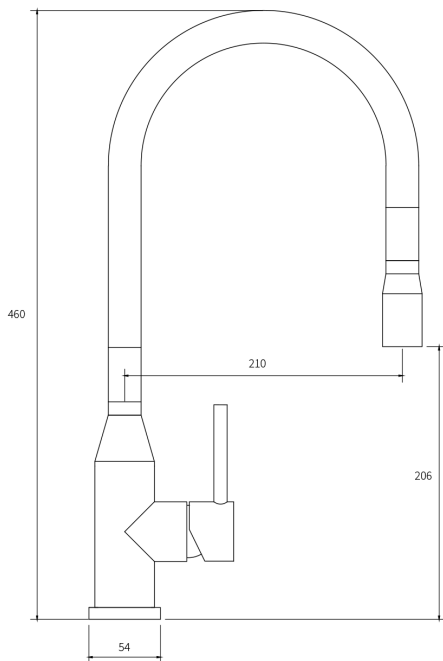

PURITY Minimal Black Spout Pulldown Sink Mixer

PRODUCT CODE

PUR012

COLOUR/FINISHES

Stainless Steel + Black

PRESSURE TYPE

Mains Pressure only

MIN. PRESSURE

150kPa

MAX. PRESSURE

500kPa

WELS RATING

Mains 4 Star; 7.5L/min

MAX. TEMPERATURE

65°C

BENCH HOLE SIZE

35mm

PLUMBING CONNECTION

15mm

Installation instructions are available from the product page on FORENO.CO.NZ