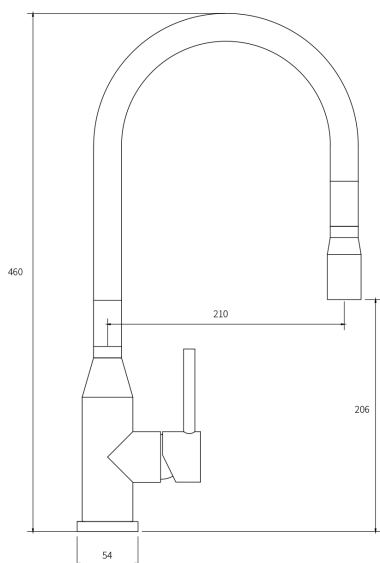

PURITY Minimal Black Spout Pulldown Sink Mixer

PRODUCT CODE

PUR012

COLOUR/FINISHES

Stainless Steel + Black

PRESSURE TYPE

Mains Pressure only

MIN. PRESSURE

150kPa

MAX. PRESSURE

500kPa (As per NZ Building Code AS/NZ 3500.1)

WELS RATING

Mains 4 Star; 7.5L/min

MAX. TEMPERATURE

65°C

BENCH HOLE SIZE

40mm

PLUMBING CONNECTION

15mm

REPLACEMENT PART/S

FORPT241 – Pull-Out Nylon Hose

Specifications and dimensions are subject to change without notice.

Installation instructions are available from the product page on www.foreno.co.nz